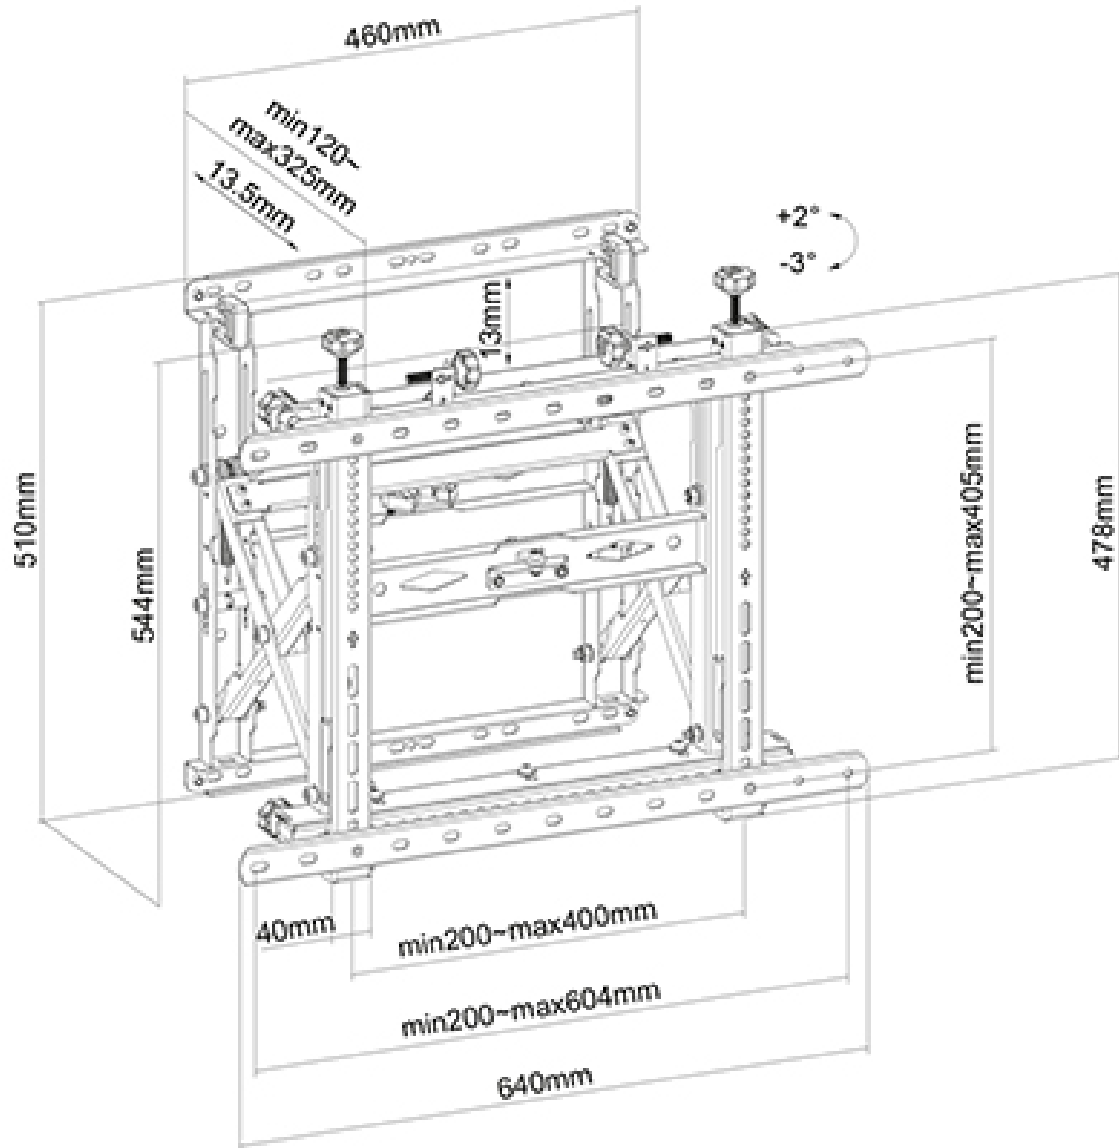

### SPECIFICATIONS

\*Please note: The inch sizes stated are just an indication, combined with the weight and VESA sizes. The maximum weight and VESA size are absolute restrictions for the products and should not be exceeded.

## WL95-900BL16

Neomounts

Measuring unit: mm