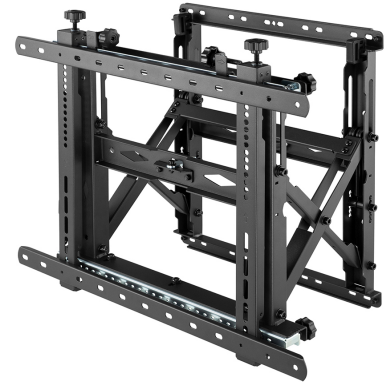

WL95-900BL16

SPECIFICATIONS

*Please note: The inch sizes stated are just an indication, combined with the weight and VESA sizes. The maximum weight and VESA size are absolute restrictions for the products and should not be exceeded.

Neomounts