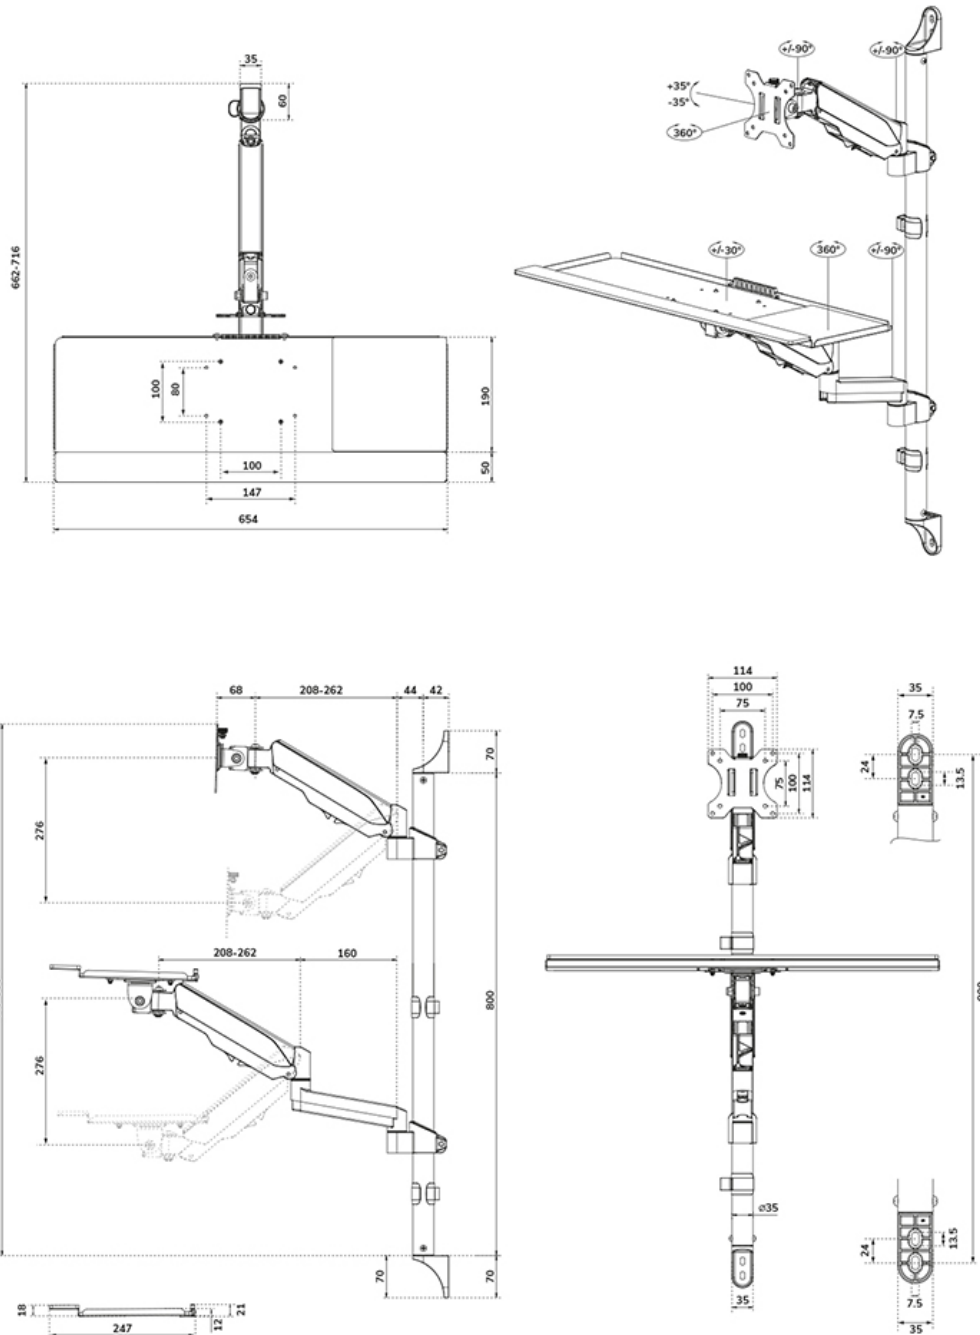

WL90-325BL1

NEOMOUNTS WL90-325BL1 SIT-STAND WORKSTATION WALL 17-32" - GAS SPRING

Neomounts

Measuring unit: mm