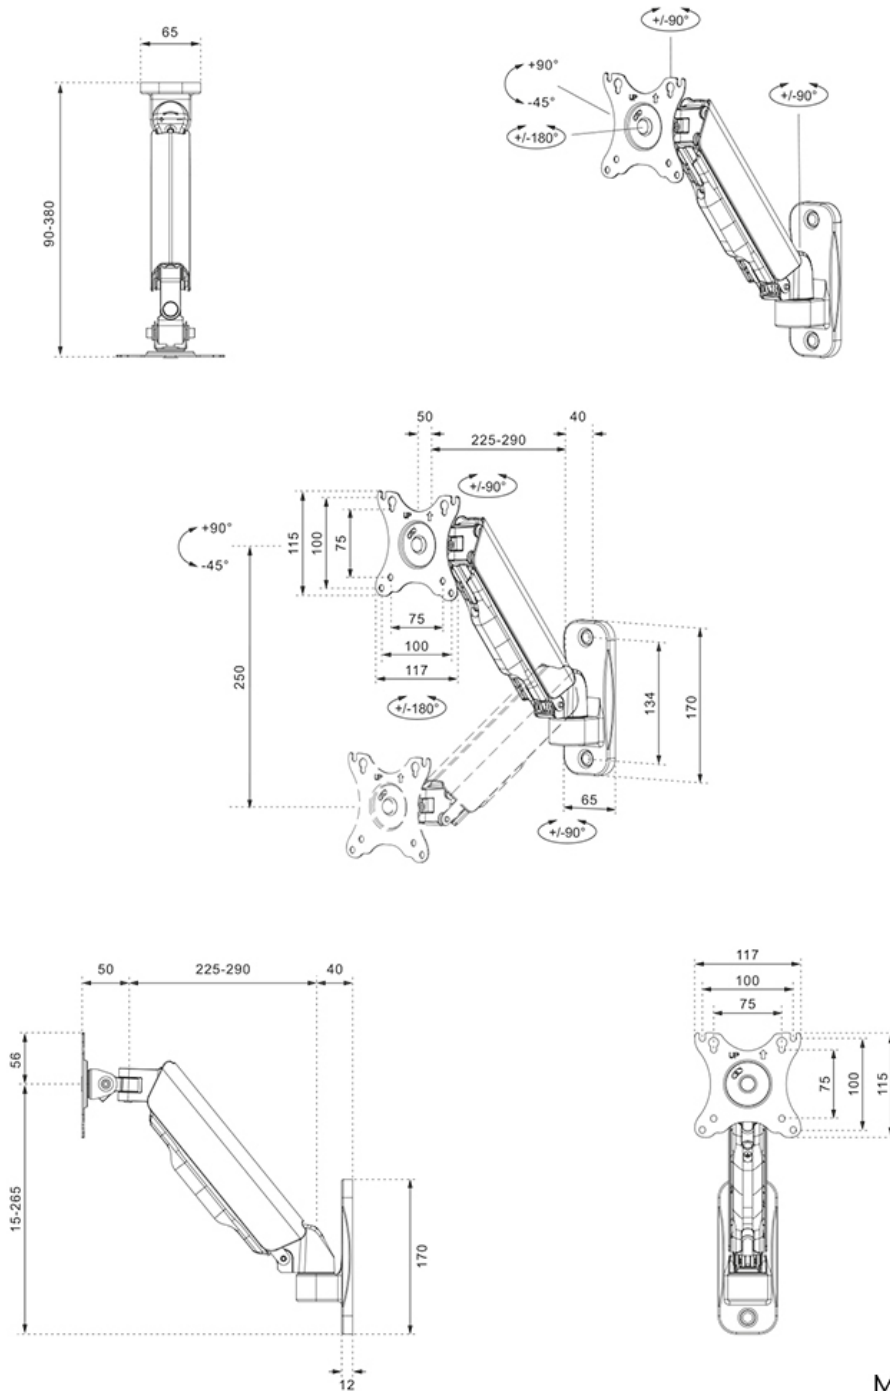

FUNCTIE

Type	Tilt Rotate Swivel Full motion
Height adjustment	0-25 cm
Tilt (degrees)	+90°, -45°
Swivel (degrees)	180°
Rotate (degrees)	360°
Height	32,1 cm
Width	11,7 cm
Depth	31,5 cm
Adjustment type	Gas spring

Neomounts

Neomounts

Neomounts WL70-440BL11 Monitor/TV mount wall - 17-32" - 2-9 kg - VESA 75x75-100x100 - d 9-38 cm - gas spring - full motion - black

The Neomounts WL70-440BL11 is a full motion wall mount for flat screens up to 32" with a maximum weight capacity of 9 kg. The versatile tilt (135°), rotate (360°) and swivel (180°) technology allows you to create the optimum viewing angle.

The WL70-440BL11 has a depth of 9-38 cm and is suitable for screens that meet VESA hole pattern 75x75 to 100x100 mm.

The mount can be easily adjusted in height using the gas spring. The cable management system allows you to route and secure any loose cables at the back of the screen. Additionally, the mount features an Easy-release VESA, that allows you to attach the TV in a wink of an eye.

WL70-440BL11

NEOMOUNTS WL70-440BL11 MONITOR/TV MOUNT
WALL 17-32" - GAS SPRING - FULL MOTION

Neomounts

Measuring unit: mm