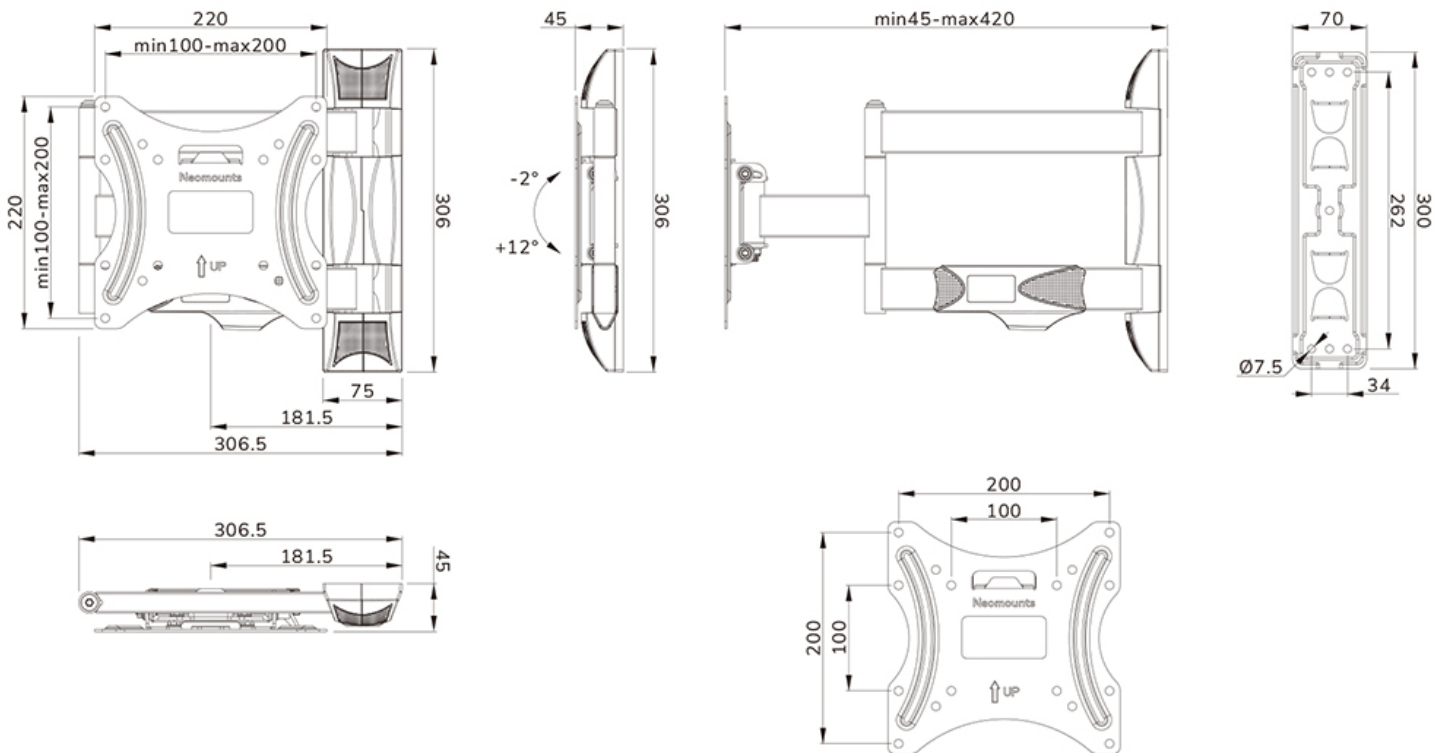

FUNCTIONALITY

Type	Full motion Tilt Swivel
Lockable	Not lockable
Tilt (degrees)	+12°, -2°
Swivel (degrees)	40°
Rotate (degrees)	+3°, -3°
Height	30,6 cm
Width	22 cm
Depth	4,5 cm

INFORMATION

Series	LEVEL 550
Color	Black
Main material	Steel
Warranty	5 year
EAN code	8717371448684

Neomounts

Neomounts

Neomounts LEVEL-550 WL40-550BL12 Full motion TV mount wall - 32-55" - max 35 kg - VESA 100x100-200x200 - d 4,5-42 cm - Easy Install-model - black

The Neomounts WL40-550BL12 LEVEL is a full motion wall mount for flat screens up to 55" with a maximum weight capacity of 35 kg. The versatile tilt (14°) and swivel (40°) technology allows you to create the optimum viewing angle. The mount can be levelled for the perfect installation.

The LEVEL 850 wall mount has a depth of 4,5-42 cm and is suitable for screens that meet VESA hole pattern 100x100 to 200x200 mm.

The WL40-550BL12 features a nifty Easy-release system, that allows you to attach the TV in a wink of an eye. The mount is equipped with cable management, to secure any loose cables on the back of the screen.

WL40-550BL12

NEOMOUNTS WL40-550BL12 TV MOUNT WALL

Neomounts

Measuring unit: mm