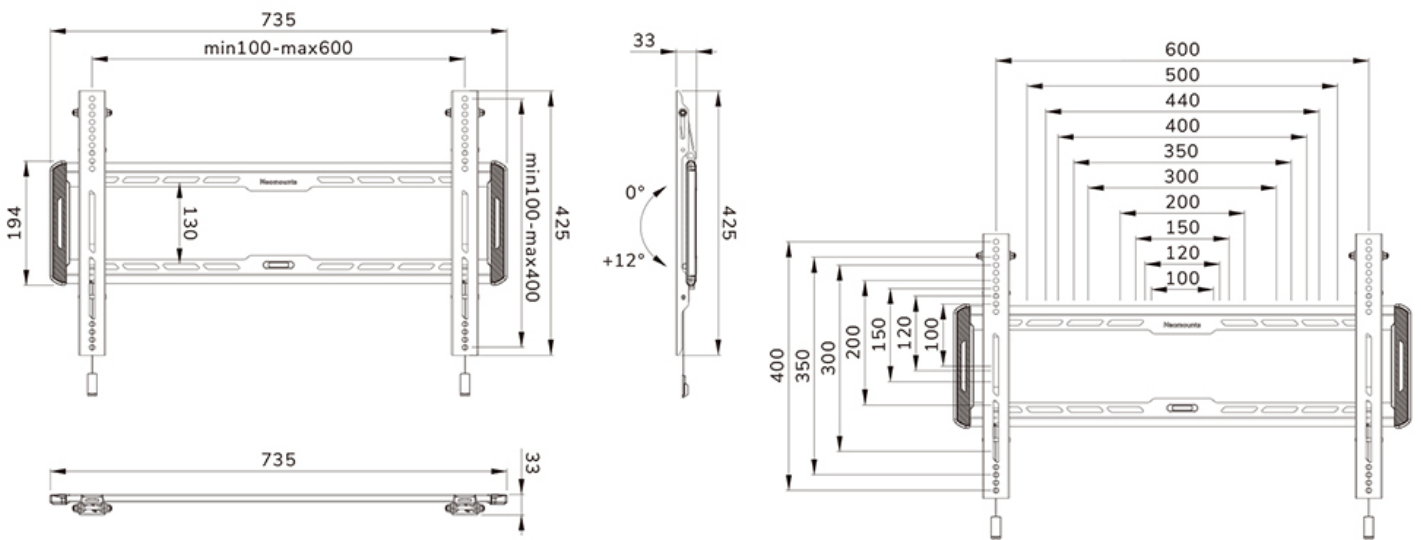

FUNCTIONALITY

Type	Tilt
Lockable	Not lockable
Tilt (degrees)	12°
Height	42,5 cm
Width	73,5 cm
Depth	3,3 cm
Adjustment type	Manual

INFORMATION

Series	LEVEL 550
Color	Black
Main material	Steel
Warranty	5 year
EAN code	8717371448738

Neomounts

Neomounts

Neomounts LEVEL-550 WL35-550BL16 Tiltable TV mount wall - 42-86" - max 60 kg - VESA 100x100-600x400 - d 3,3 cm - Easy Install-model - black

The Neomounts WL35-550BL16 LEVEL is a tiltable wall mount for flat screens up to 86" with a maximum weight capacity of 60 kg. The versatile tilt (12°) technology allows you to create the optimum viewing angle.

The LEVEL-550 wall mount has a depth of 3,3 cm and is suitable for screens that meet VESA hole pattern 100x100 to 600x400 mm.

The WL35-550BL16 features a nifty magnetic pull & release system, that allows you to attach the TV in a wink of an eye and secure the TV in safe and solid manner. Afterwards, the pull & release straps can be easily hidden behind the screen by clicking the magnet to the mount. The integrated spirit level assures easy installation of the mount.

WL35-550BL16

NEOMOUNTS WL35-550BL16 TV MOUNT WALL

Neomounts

Measuring unit: mm