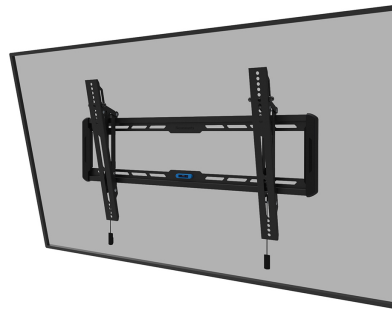

WL35-550BL16

NEOMOUNTS WL35-550BL16 TV MOUNT WALL

SPECIFICATIONS

GENERAL

Min. screen size*	42 inch
Max. screen size*	86 inch
Max. weight	60 kg (per screen)
Screens	1
VESA minimum	100x100 mm
VESA maximum	600x400 mm
Distance to wall	3,3 cm

FUNCTIONALITY

Type	Tilt
Lockable	Not lockable
Tilt (degrees)	12°
Height	42,5 cm
Width	73,5 cm
Depth	3,3 cm
Adjustment type	Manual

INFORMATION

Series	LEVEL 550
Color	Black
Main material	Steel
Warranty	5 year
EAN code	8717371448738

Neomounts

Neomounts

Neomounts LEVEL-550 WL35-550BL16 Tiltable TV mount wall - 42-86" - max 60 kg - VESA 100x100-600x400 - d 3,3 cm - Easy Install-model - black

The Neomounts WL35-550BL16 LEVEL is a tiltable wall mount for flat screens up to 86" with a maximum weight capacity of 60 kg. The versatile tilt (12°) technology allows you to create the optimum viewing angle.

The LEVEL-550 wall mount has a depth of 3,3 cm and is suitable for screens that meet VESA hole pattern 100x100 to 600x400 mm.

The WL35-550BL16 features a nifty magnetic pull & release system, that allows you to attach the TV in a wink of an eye and secure the TV in safe and solid manner. Afterwards, the pull & release straps can be easily hidden behind the screen by clicking the magnet to the mount. The integrated spirit level assures easy installation of the mount.