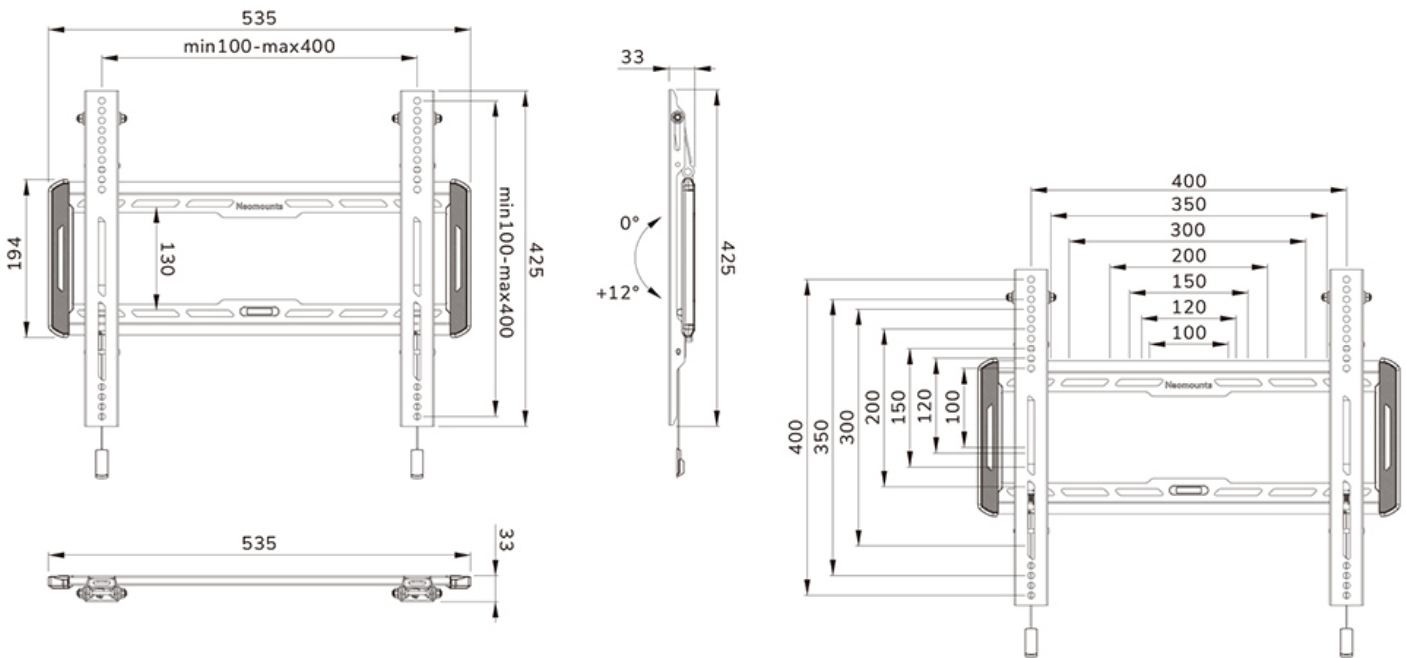

FUNCTIONALITY

Type	Tilt
Lockable	Not lockable
Tilt (degrees)	12°
Height	42,5 cm
Width	53,5 cm
Depth	3,3 cm
Adjustment type	Manual

INFORMATION

Series	LEVEL 550
Color	Black
Main material	Steel
Warranty	5 year
EAN code	8717371448707

Neomounts

Neomounts

Neomounts LEVEL-550 WL35-550BL14 Tiltable TV mount wall - 32-75" - max 50 kg - VESA 100x100-400x400 - d 3,3 cm - Easy Install-model - black

The Neomounts WL35-550BL14 LEVEL is a tiltable wall mount for flat screens up to 75" with a maximum weight capacity of 50 kg. The versatile tilt (12°) technology allows you to create the optimum viewing angle.

The LEVEL-550 wall mount has a depth of 3,3 cm and is suitable for screens that meet VESA hole pattern 100x100 to 400x400 mm.

The WL35-550BL14 features a nifty magnetic pull & release system, that allows you to attach the TV in a wink of an eye and secure the TV in safe and solid manner. Afterwards, the pull & release straps can be easily hidden behind the screen by clicking the magnet to the mount. The integrated spirit level assures easy installation of the mount.

WL35-550BL14

NEOMOUNTS WL35-550BL14 TV MOUNT WALL

Neomounts

Measuring unit: mm