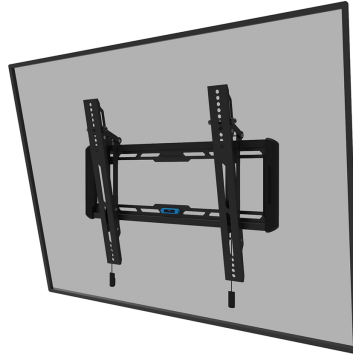

WL35-550BL14

NEOMOUNTS WL35-550BL14 TV MOUNT WALL

SPECIFICATIONS

GENERAL

Min. screen size*	32 inch
Max. screen size*	75 inch
Max. weight	50 kg (per screen)
Screens	1
VESA minimum	100x100 mm
VESA maximum	400x400 mm
Distance to wall	3,3 cm

FUNCTIONALITY

Type	Tilt
Lockable	Not lockable
Tilt (degrees)	12°
Height	42,5 cm
Width	53,5 cm
Depth	3,3 cm
Adjustment type	Manual

INFORMATION

Series	LEVEL 550
Color	Black
Main material	Steel
Warranty	5 year
EAN code	8717371448707

Neomounts

Neomounts

Neomounts LEVEL-550 WL35-550BL14 Tiltable TV mount wall - 32-75" - max 50 kg - VESA 100x100-400x400 - d 3,3 cm - Easy Install-model - black

The Neomounts WL35-550BL14 LEVEL is a tiltable wall mount for flat screens up to 75" with a maximum weight capacity of 50 kg. The versatile tilt (12°) technology allows you to create the optimum viewing angle.

The LEVEL-550 wall mount has a depth of 3,3 cm and is suitable for screens that meet VESA hole pattern 100x100 to 400x400 mm.

The WL35-550BL14 features a nifty magnetic pull & release system, that allows you to attach the TV in a wink of an eye and secure the TV in safe and solid manner. Afterwards, the pull & release straps can be easily hidden behind the screen by clicking the magnet to the mount. The integrated spirit level assures easy installation of the mount.