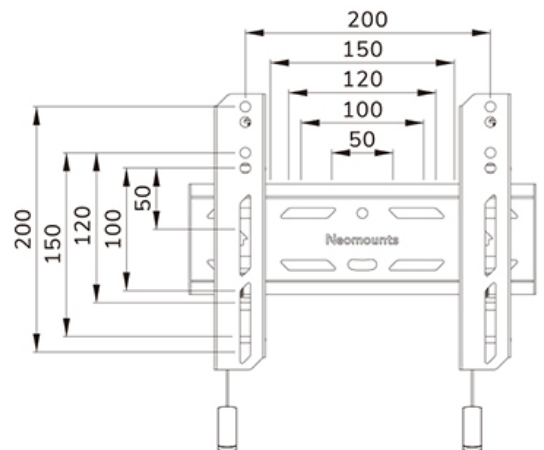

FUNCTIONALITY

Type	Fixed
Height adjustment	2 cm
Lockable	Lockable - Security screw included
Height	22,5 cm
Width	28,3 cm
Depth	3,3 cm
Adjustment type	Micro adjustment

INFORMATION

Series	LEVEL 850
Color	Black
Main material	Steel
Warranty	5 year
EAN code	8717371448776

Neomounts

Neomounts

Neomounts LEVEL-850 WL30S-850BL12 Fixed TV mount wall - 24-65" - max 40 kg - VESA 50x50-200x200 - d 3,3 cm - level adjustment - lockable (incl. security screw, excl. lock) - Rapid Install-model incl. fixing template - black

The Neomounts WL30S-850BL12 LEVEL is a fixed wall mount for flat screens up to 65" with a maximum weight capacity of 40 kg. Height and level adjustment is available for the perfect installation.

The LEVEL-850 wall mount has a depth of 3,3 cm and is suitable for screens that meet VESA hole pattern 50x50 to 200x200mm. It is possible to lock the wall mount using the included anti-theft screw or a padlock (not included).

WL30S-850BL12

NEOMOUNTS WL30S-850BL12 TV MOUNT WALL

Neomounts

Measuring unit: mm