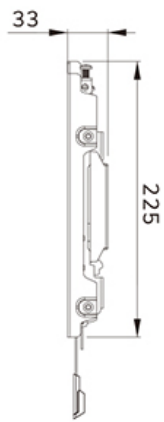

WL30S-850BL12

NEOMOUNTS WL30S-850BL12 TV MOUNT WALL

Neomounts

Measuring unit: mm