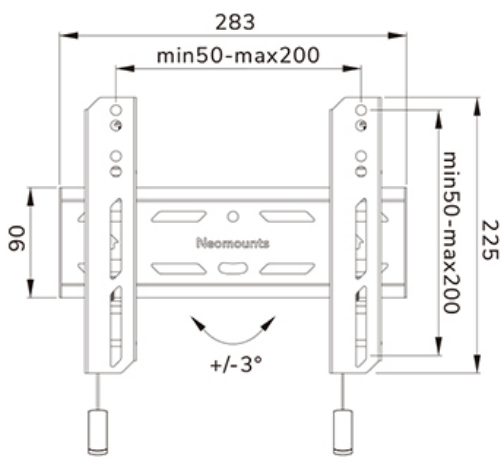

FUNCTIONALITY

Type	Fixed
Height adjustment	2 cm
Lockable	Lockable - Security screw included
Height	22,5 cm
Width	28,3 cm
Depth	3,3 cm
Adjustment type	Micro adjustment

INFORMATION

Series	LEVEL 850
Color	Black
Main material	Steel
Warranty	5 year
EAN code	8717371448776

Neomounts

Neomounts

Neomounts LEVEL-850 WL30S-850BL12 Fixed TV mount wall - 24-65" - max 40 kg - VESA 50x50-200x200 - d 3,3 cm - level adjustment - lockable (incl. security screw, excl. lock) - Rapid Install-model incl. fixing template - black

The Neomounts WL30S-850BL12 LEVEL is a fixed wall mount for flat screens up to 65" with a maximum weight capacity of 40 kg. Height and level adjustment is available for the perfect installation.

The LEVEL-850 wall mount has a depth of 3,3 cm and is suitable for screens that meet VESA hole pattern 50x50 to 200x200mm. It is possible to lock the wall mount using the included anti-theft screw or a padlock (not included).

WL30S-850BL12

NEOMOUNTS WL30S-850BL12 TV MOUNT WALL

Neomounts

Measuring unit: mm