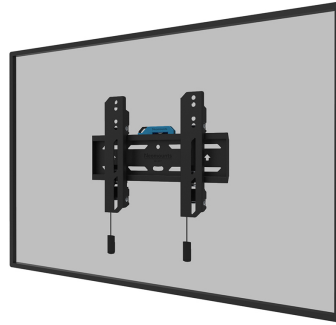

WL30S-850BL12

NEOMOUNTS WL30S-850BL12 TV MOUNT WALL

SPECIFICATIONS

GENERAL

Min. screen size*	24 inch
Max. screen size*	65 inch
Max. weight	40 kg (per screen)
Screens	1
VESA minimum	50x50 mm
VESA maximum	200x200 mm
Distance to wall	3,3 cm

FUNCTIONALITY

Type	Fixed
Height adjustment	2 cm
Lockable	Lockable - Security screw included
Height	22,5 cm
Width	28,3 cm
Depth	3,3 cm
Adjustment type	Micro adjustment

INFORMATION

Series	LEVEL 850
Color	Black
Main material	Steel
Warranty	5 year
EAN code	8717371448776

Neomounts

Neomounts

Neomounts LEVEL-850 WL30S-850BL12 Fixed TV mount wall - 24-65" - max 40 kg - VESA 50x50-200x200 - d 3,3 cm - level adjustment - lockable (incl. security screw, excl. lock) - Rapid Install-model incl. fixing template - black

The Neomounts WL30S-850BL12 LEVEL is a fixed wall mount for flat screens up to 65" with a maximum weight capacity of 40 kg. Height and level adjustment is available for the perfect installation.

The LEVEL-850 wall mount has a depth of 3,3 cm and is suitable for screens that meet VESA hole pattern 50x50 to 200x200mm. It is possible to lock the wall mount using the included anti-theft screw or a padlock (not included).