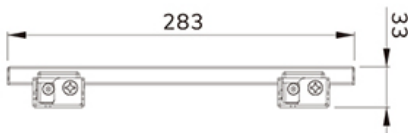

WL30S-850BL12

NEOMOUNTS WL30S-850BL12 TV MOUNT WALL

Neomounts

Measuring unit: mm