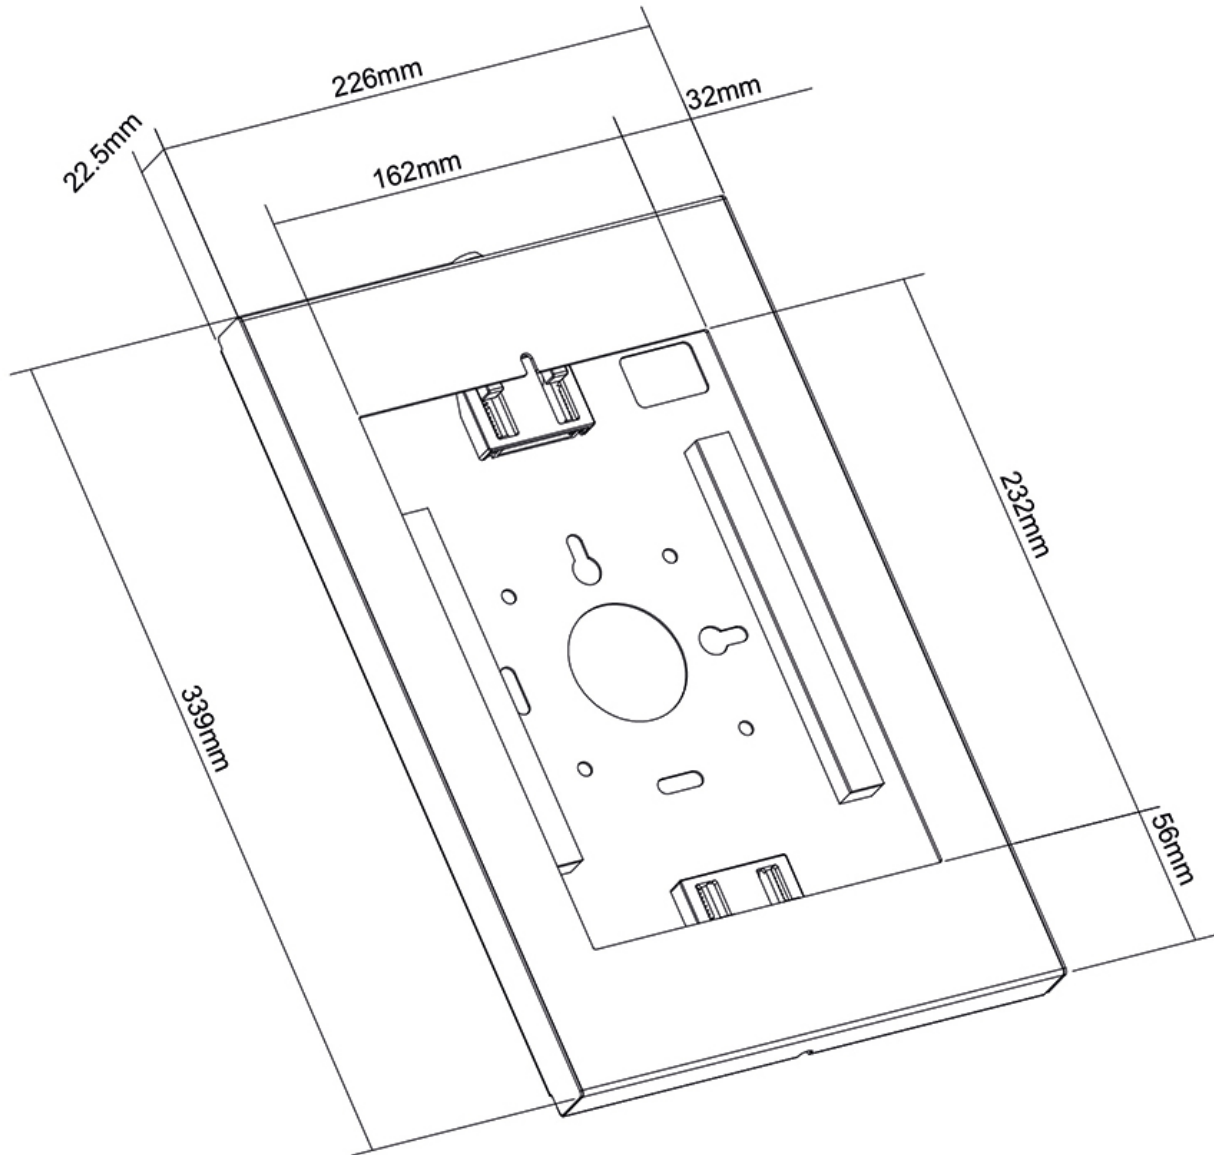

WL15-650WH1

NEOMOUNTS WL15-650WH1 TABLET WALL
MOUNT 9.7-11" - LOCKABLE

Neomounts