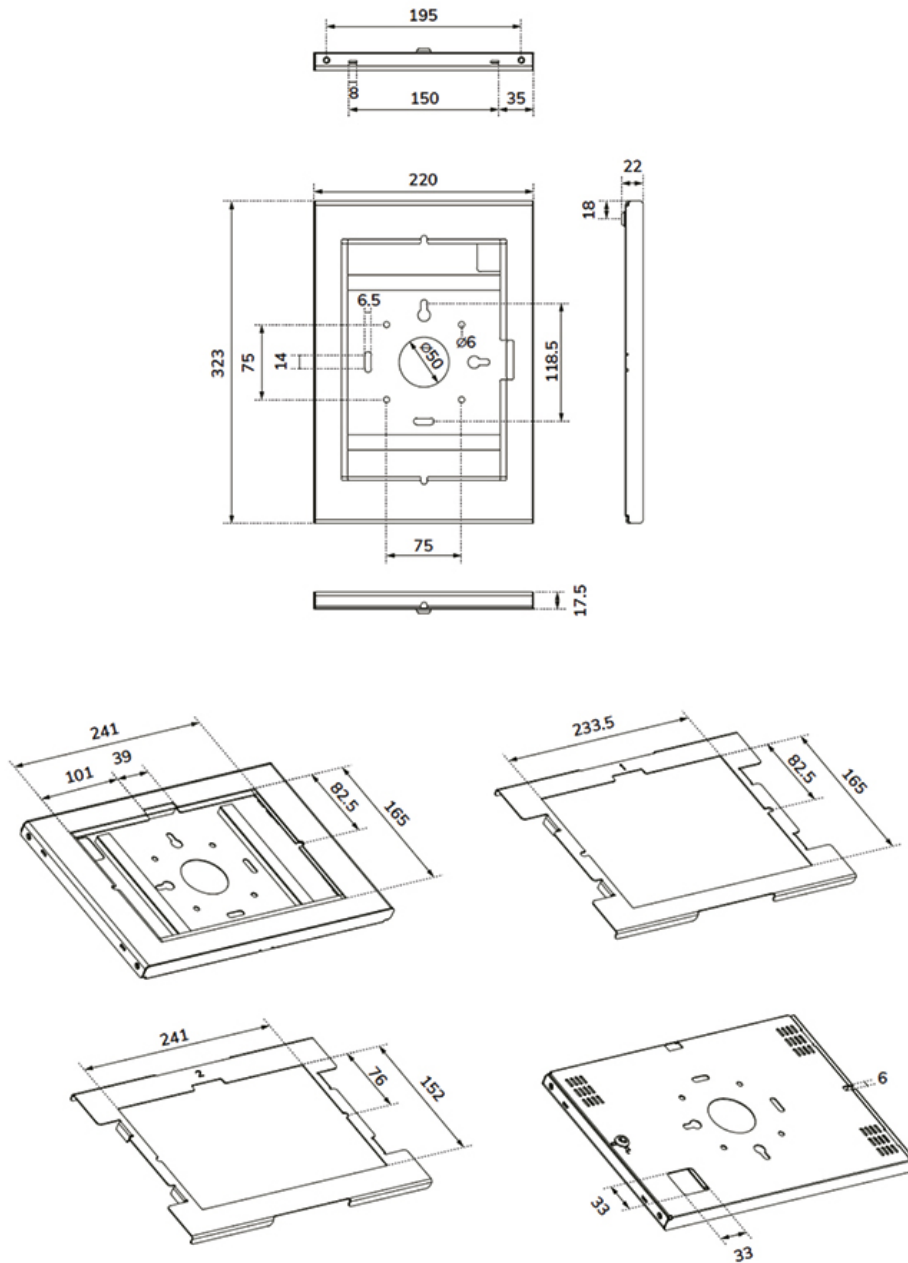

FUNCTIE

Lockable	Lockable - Lock included
Height	32,3 cm
Width	22 cm
Depth	2,2 cm
Adjustment type	None

INFORMATION

Color	Black
Main material	Steel
Warranty	5 year

*Please note: The inch sizes stated are just an indication, combined with the weight and VESA sizes. The maximum weight and VESA size are absolute restrictions for the products and should not be exceeded.

The strong aluminum construction ensures safe and solid placement while the cable management system enables cables to be routed within or outside of the casing. A cable with a right-angle connector can be useful for the best installation. The clever design includes different tablet inlay panels making the casing suitable for various 10,9-11"* tablets.

DS15- 632BL1: desk stand - for desk mounting

FL15-627BL1: floor stand - tiltable and rotatable position

FL15-628BL1: floor stand - fixed landscape or portrait position

*Check out the compatibility overview in the product documentation for the correct casing for your brand and type of tablet.

WL15-601BL1

NEOMOUNTS WL15-601BL1 TABLET CASING -
10.9-11" | 25,4-27,9 CM - LOCKABLE

Neomounts

Measuring unit: mm