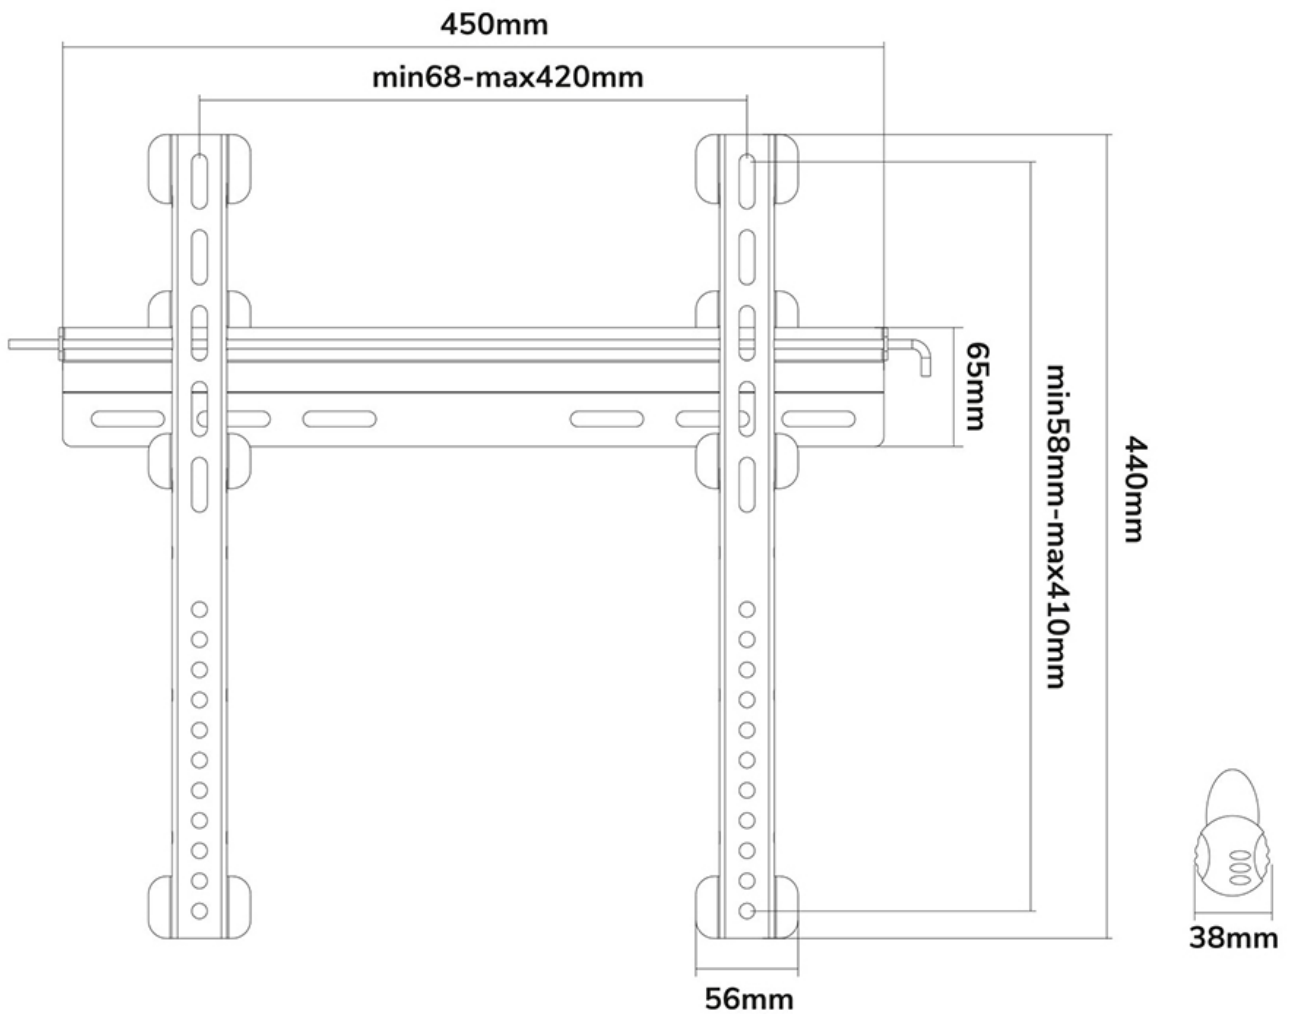

PLASMA-W040BLACK NEOMOUNTS PLASMA-W040BLACK TV MOUNT

Neomounts