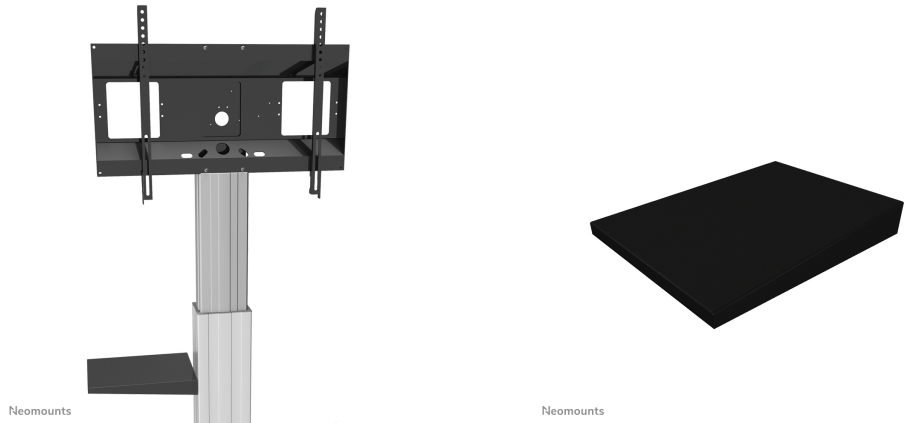

NEOMOUNTS PLASMA-M2SIDESHELF

SPECIFICATIONS

GENERAL

Min. weight	0 kg (per screen)
Max. weight	3 kg (per screen)

FUNCTIONALITY

Width adjustment	50 cm
Depth adjustment	45 cm
Adjustment type	None

INFORMATION

Color	Black
Main material	Steel
Warranty	5 year
EAN code	8717371447250

*Please note: The inch sizes stated are just an indication, combined with the weight and VESA sizes. The maximum weight and VESA size are absolute restrictions for the products and should not be exceeded.

Neomounts PLASMA-M2SIDESHELF Multimedia holder - max 3 kg - suitable for PLASMA-M2250/W2250/M2500/W2500BLACK/SILVER - black

Neomounts model PLASMA-M2SIDESHELF is a universal laptop shelf for the PLASMA-M2250/W2250 & PLASMA-M2500/W2500-series electric height adjustable trolleys and floor stands.

The laptop shelf can be mounted on the height adjustable column and the plate has a width of 29,5 cm and a depth of 41,5 cm.

All installation material is included with the product. Warranty: 5 year.

NEOMOUNTS PLASMA-M2SIDESHELF