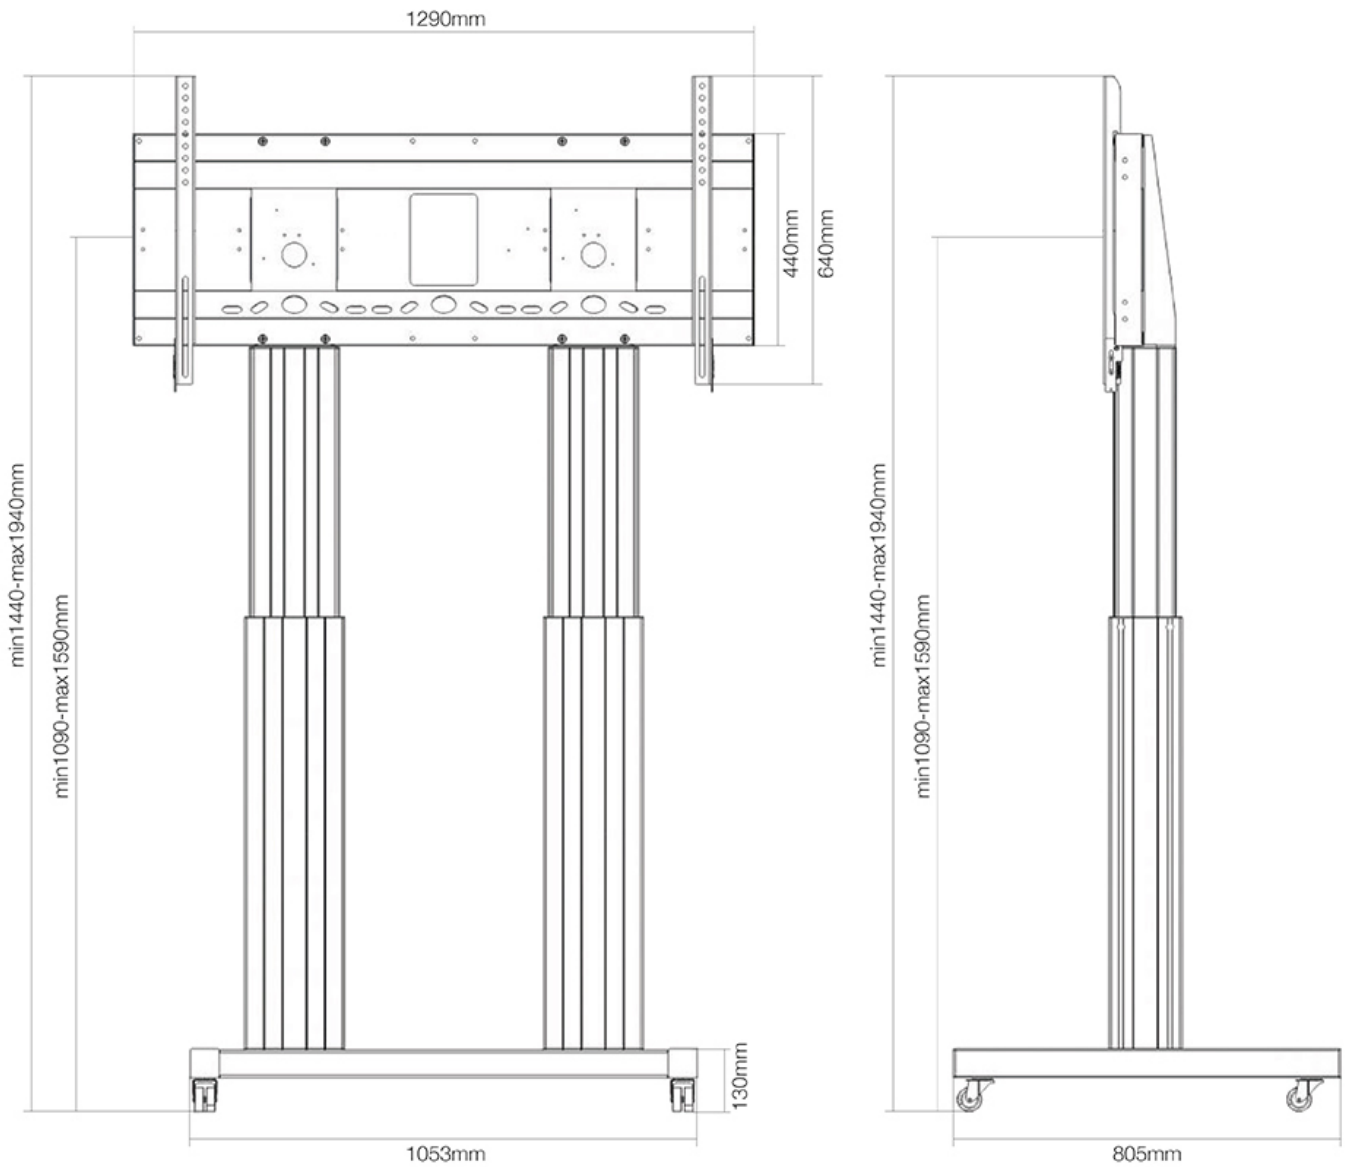

PLASMA-M2600SILVER NEOMOUNTS PLASMA-M2600SILVER TV

Neomounts