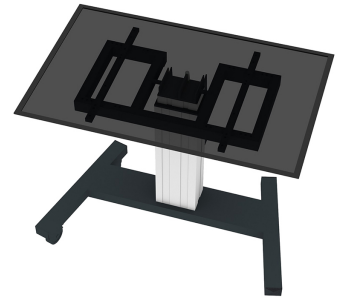

FUNCTIONALITY

Type	Tilt
Height adjustment	28 cm (60-88 cm)
Lockable	Not lockable
Tilt (degrees)	90°
Height	129 cm
Width	104 cm
Depth	80 cm
Adjustment type	Motorised

INFORMATION

Color	Silver
Main material	Steel
Warranty	5 year
EAN code	8717371449971

Neomounts

Neomounts

Neomounts PLASMA-M2550TSILVER TV trolley - 42-85" - max 150 kg - motorised h 60-88 cm - VESA 400x200-800x600 - table tilt function - silver

Create the optimum viewing positioning for both standing and seated audiences with the Neomounts PLASMA-M2550TSILVER motorised floor stand. The trolley is a perfect solution for classrooms, offices, meeting rooms and public areas.

The floor stand has a 90° tilt function that allows the (touch) screen to be used in table-top mode. The PLASMA-M2550TSILVER is suited for 42-85" screens with a VESA hole pattern of 400x200 to 800x600 mm and has a maximum weight capacity of 150 kg. The cable management system ensures orderly routing of the cables at the back of the mount.

The mobile floor stand is automatically tiltable (90°) and height adjustable over a height of 28 cm with a remote control (69-97 cm). The trolley features four solid castor wheels, of which the two front wheels are equipped with a brake. Thanks to these high-quality wheels, the trolley can be easily moved over doorsteps and thresholds.