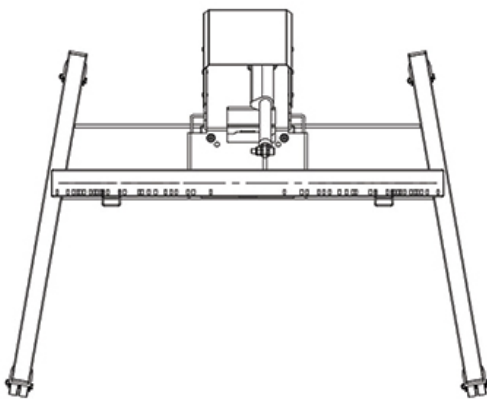

NEOMOUNTS PLASMA-M2550TBLACK TV

Neomounts