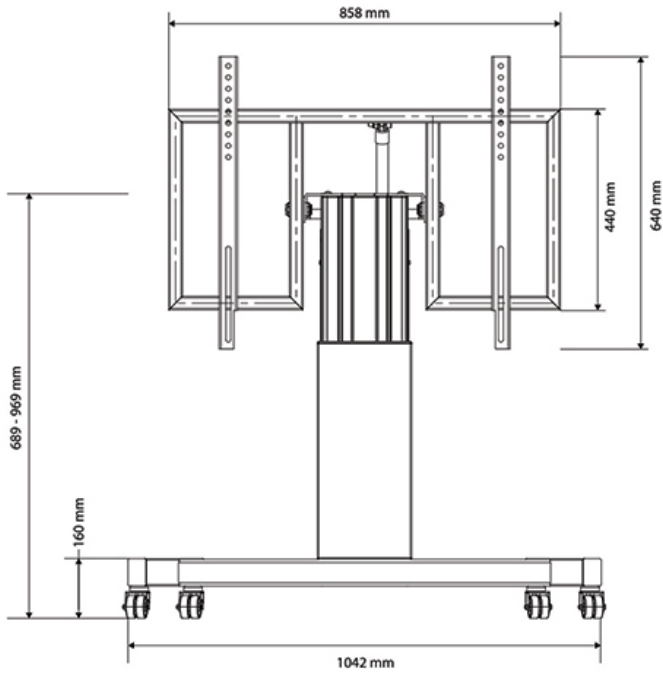

NEOMOUNTS PLASMA-M2550TBLACK TV

Neomounts