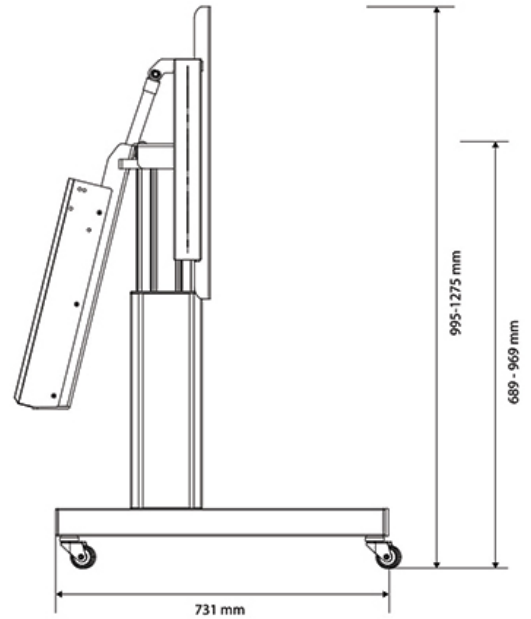

NEOMOUNTS PLASMA-M2550TBLACK TV

Neomounts