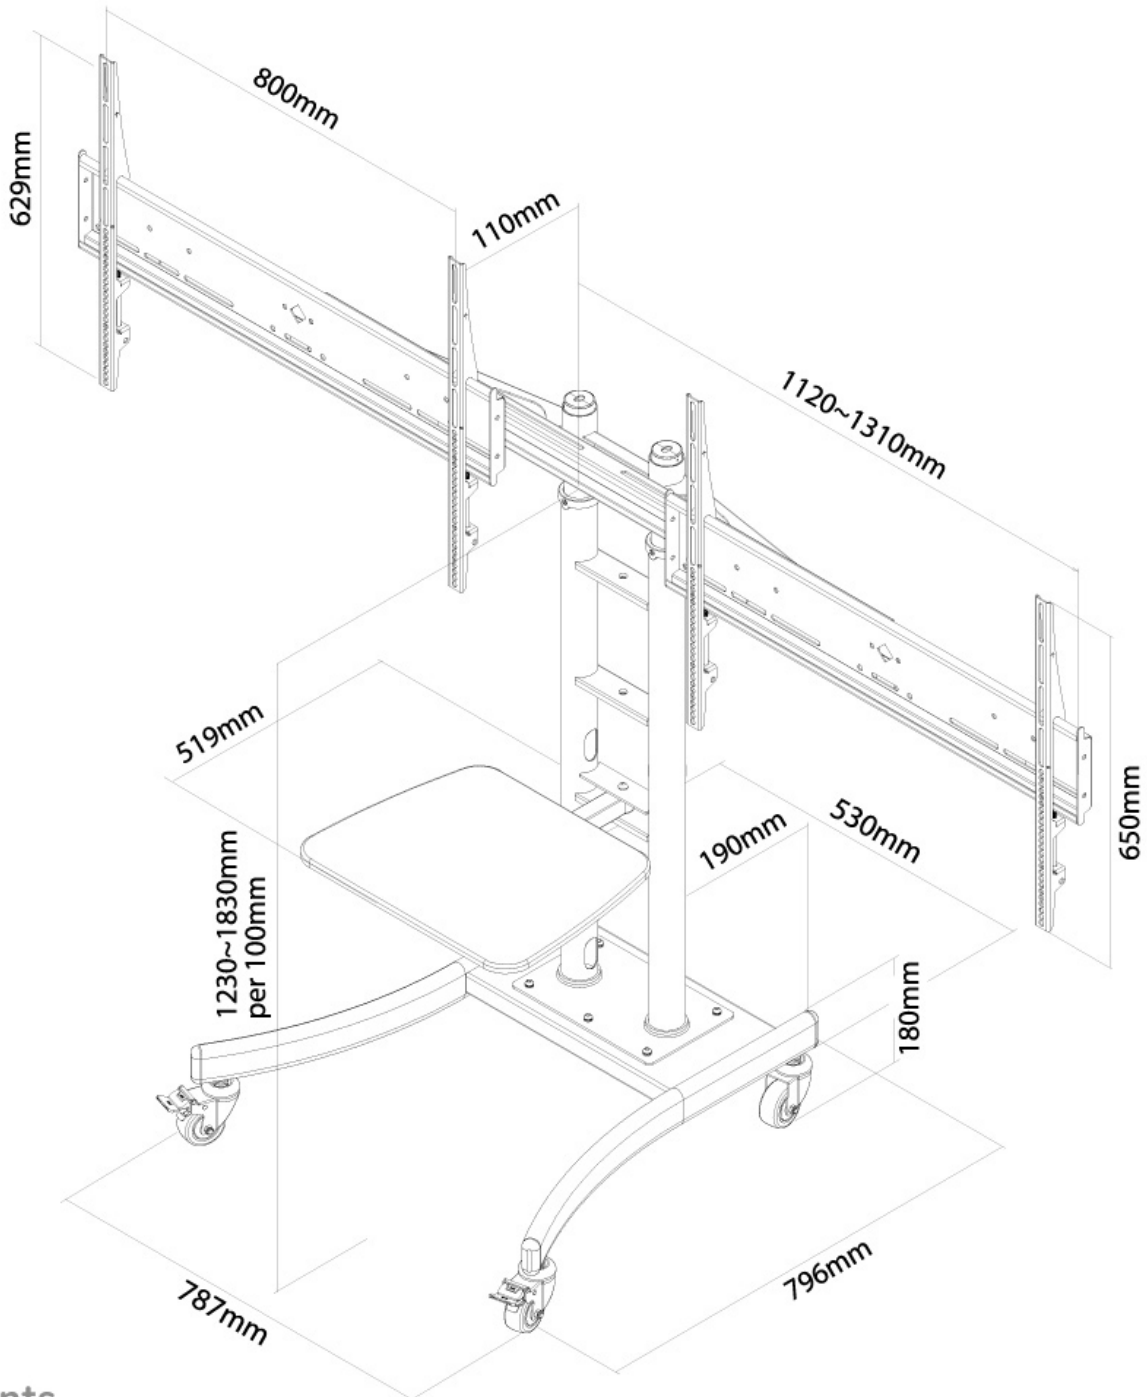

PLASMA-M2000ED

NEOMOUNTS FLOOR STAND

Neomounts