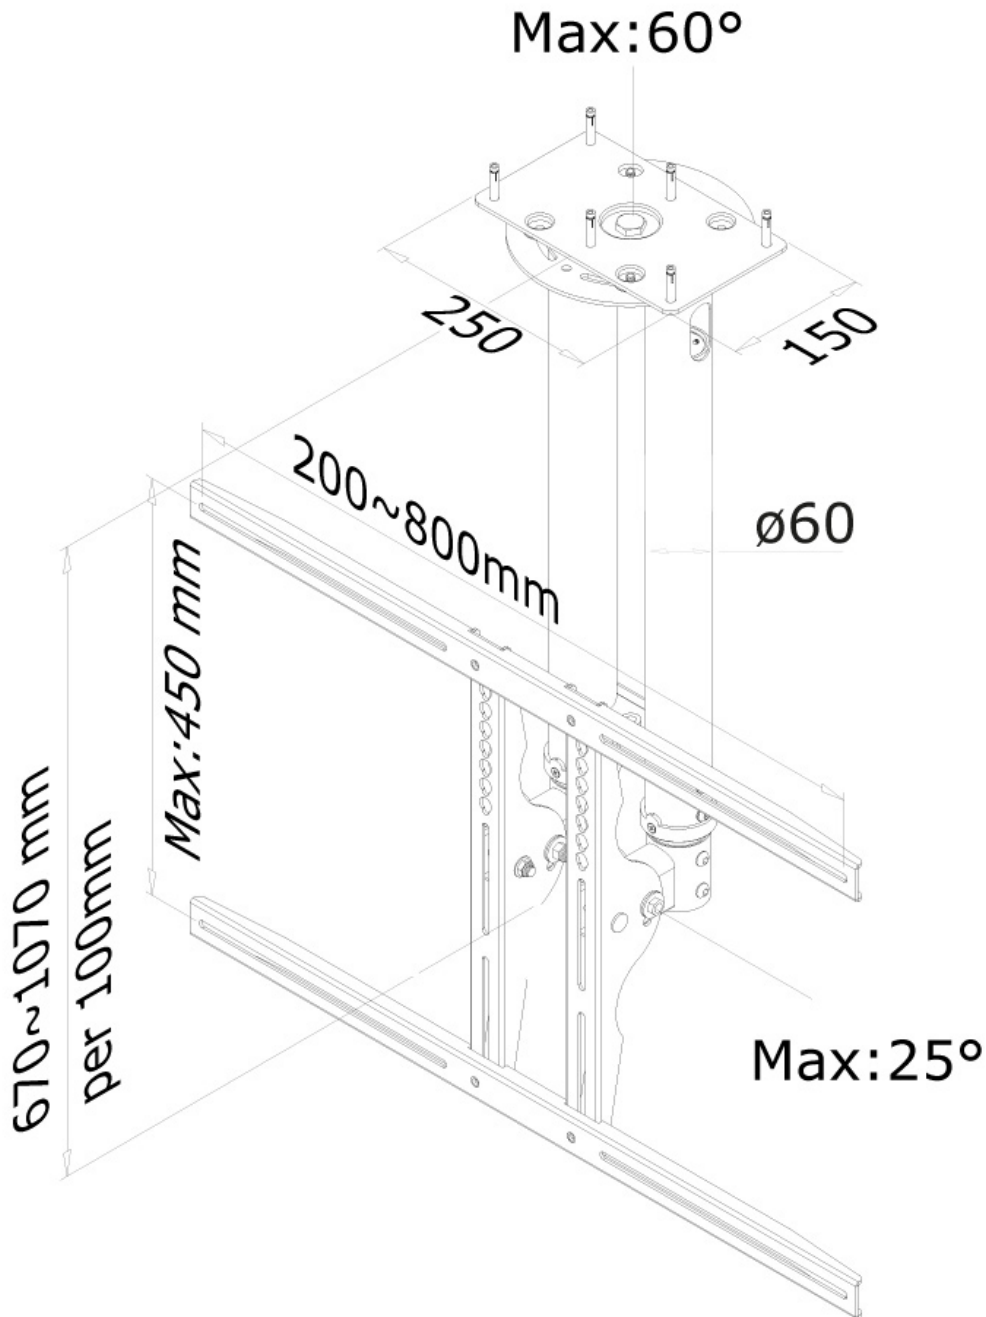

PLASMA-C100

NEOMOUNTS PLASMA-C100 MONITOR/TV

Neomounts