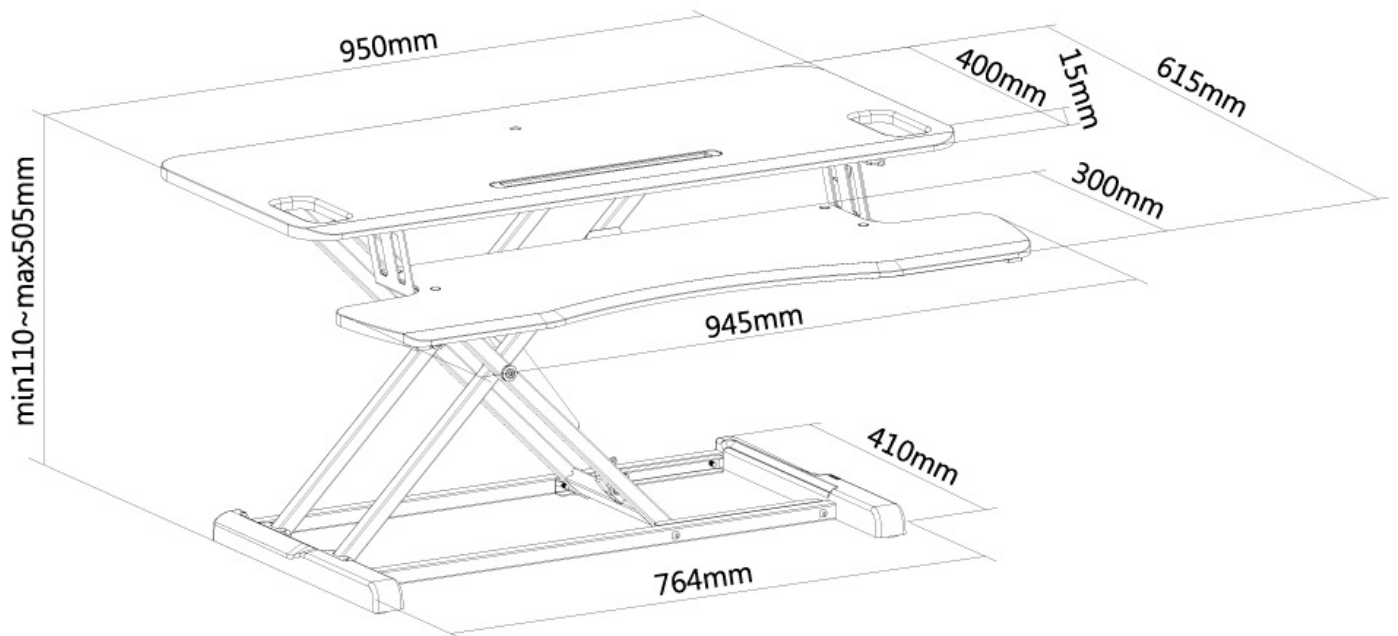

NS-WS300BLACK

NEOMOUNTS NS-WS300BLACK SIT-STAND

Neomounts