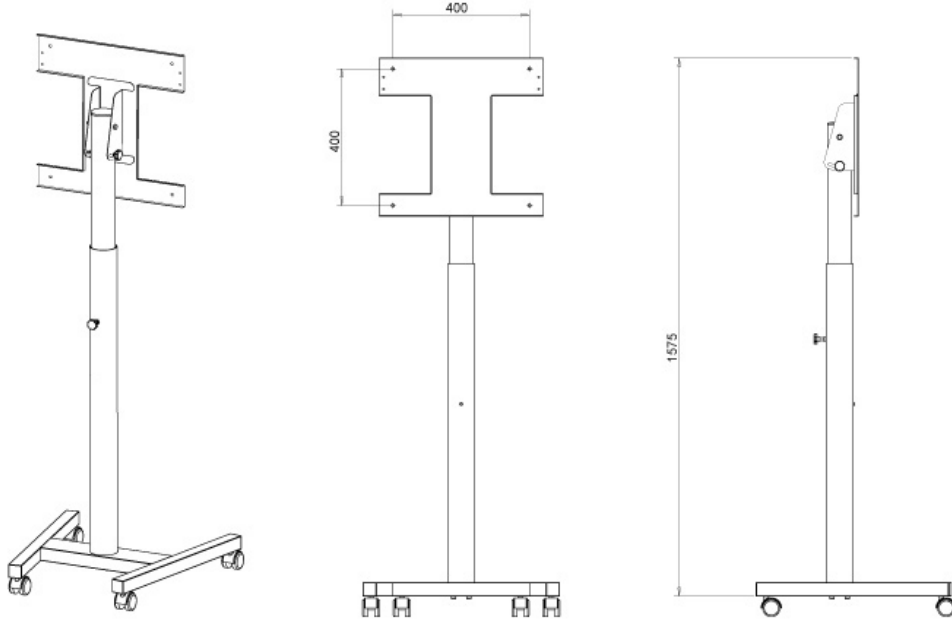

NS-SKM300WHITE

NEWSTAR SMARTKAPP TROLLEY

Neomounts