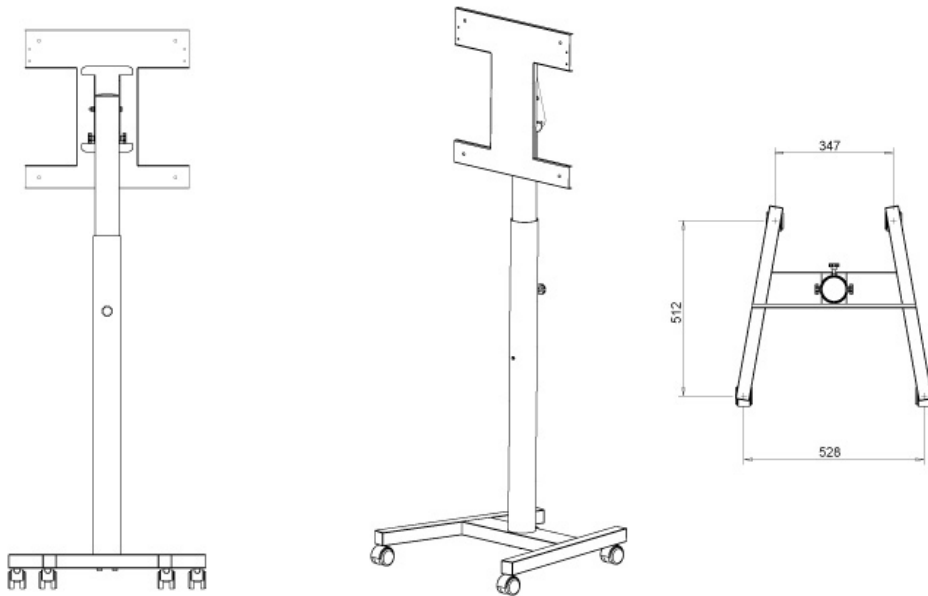

NS-SKM300WHITE

NEWSTAR SMARTKAPP TROLLEY

Neomounts