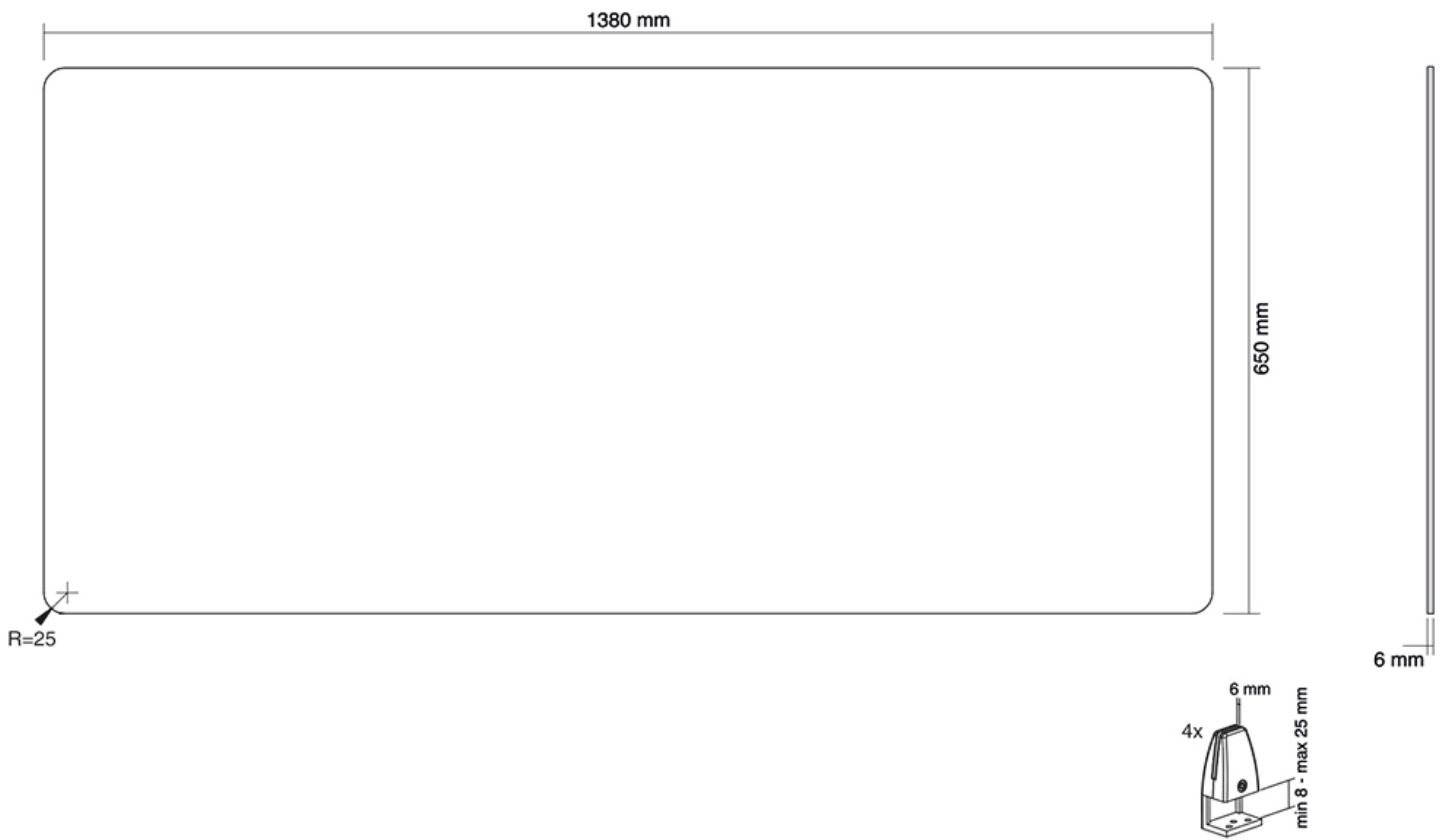

NS-GLSPROTECT140 NEOMOUNTS NS-GLSPROTECT140 SAFETY

Neomounts