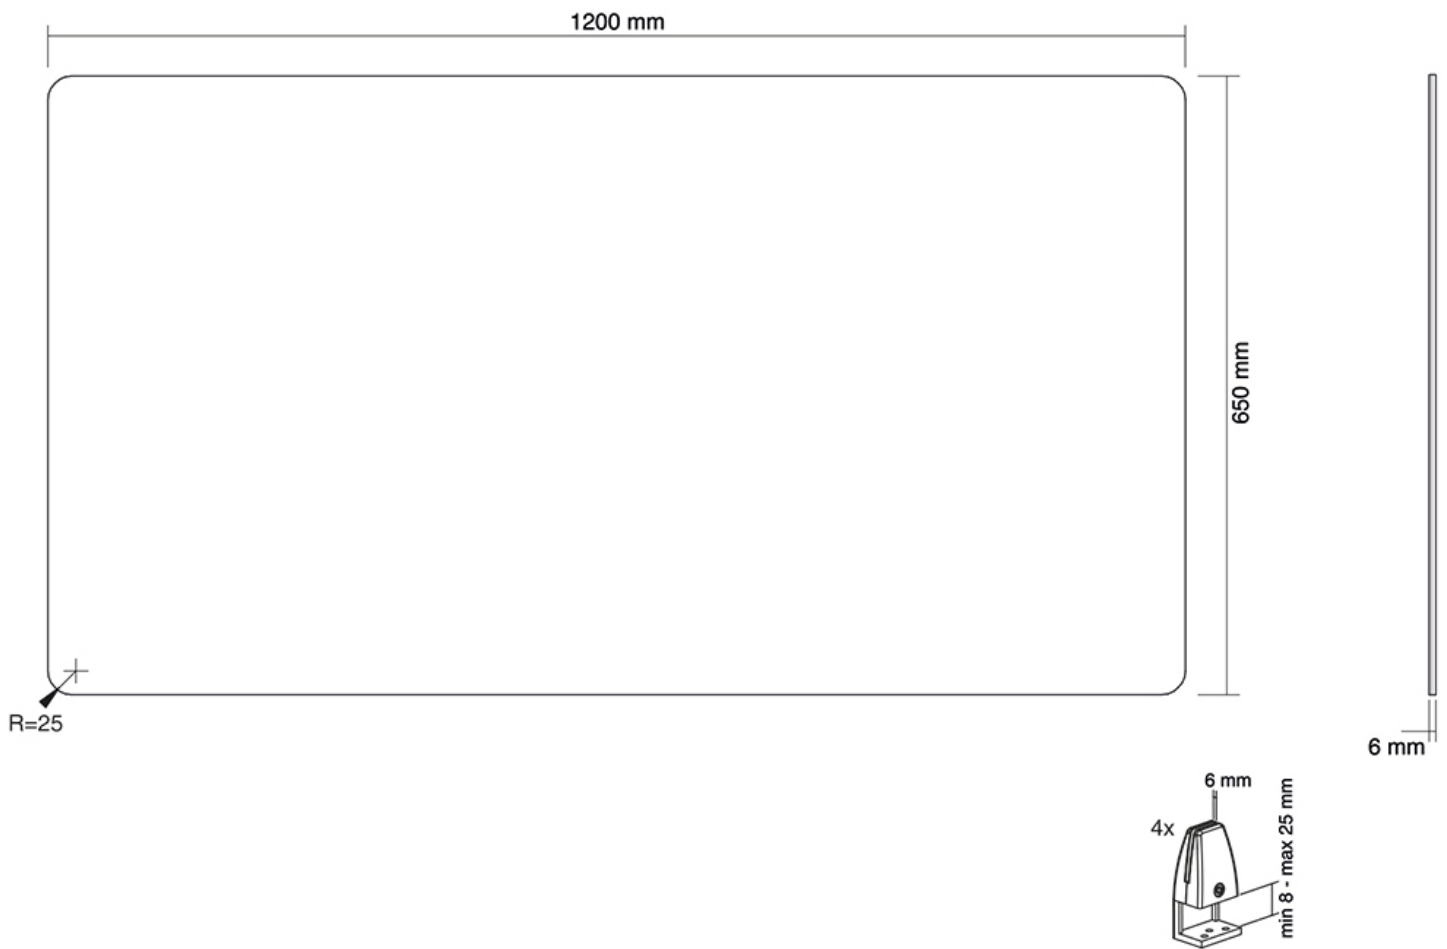

NS-GLSPROTECT120 NEOMOUNTS NS-GLSPROTECT120 SAFETY

Neomounts