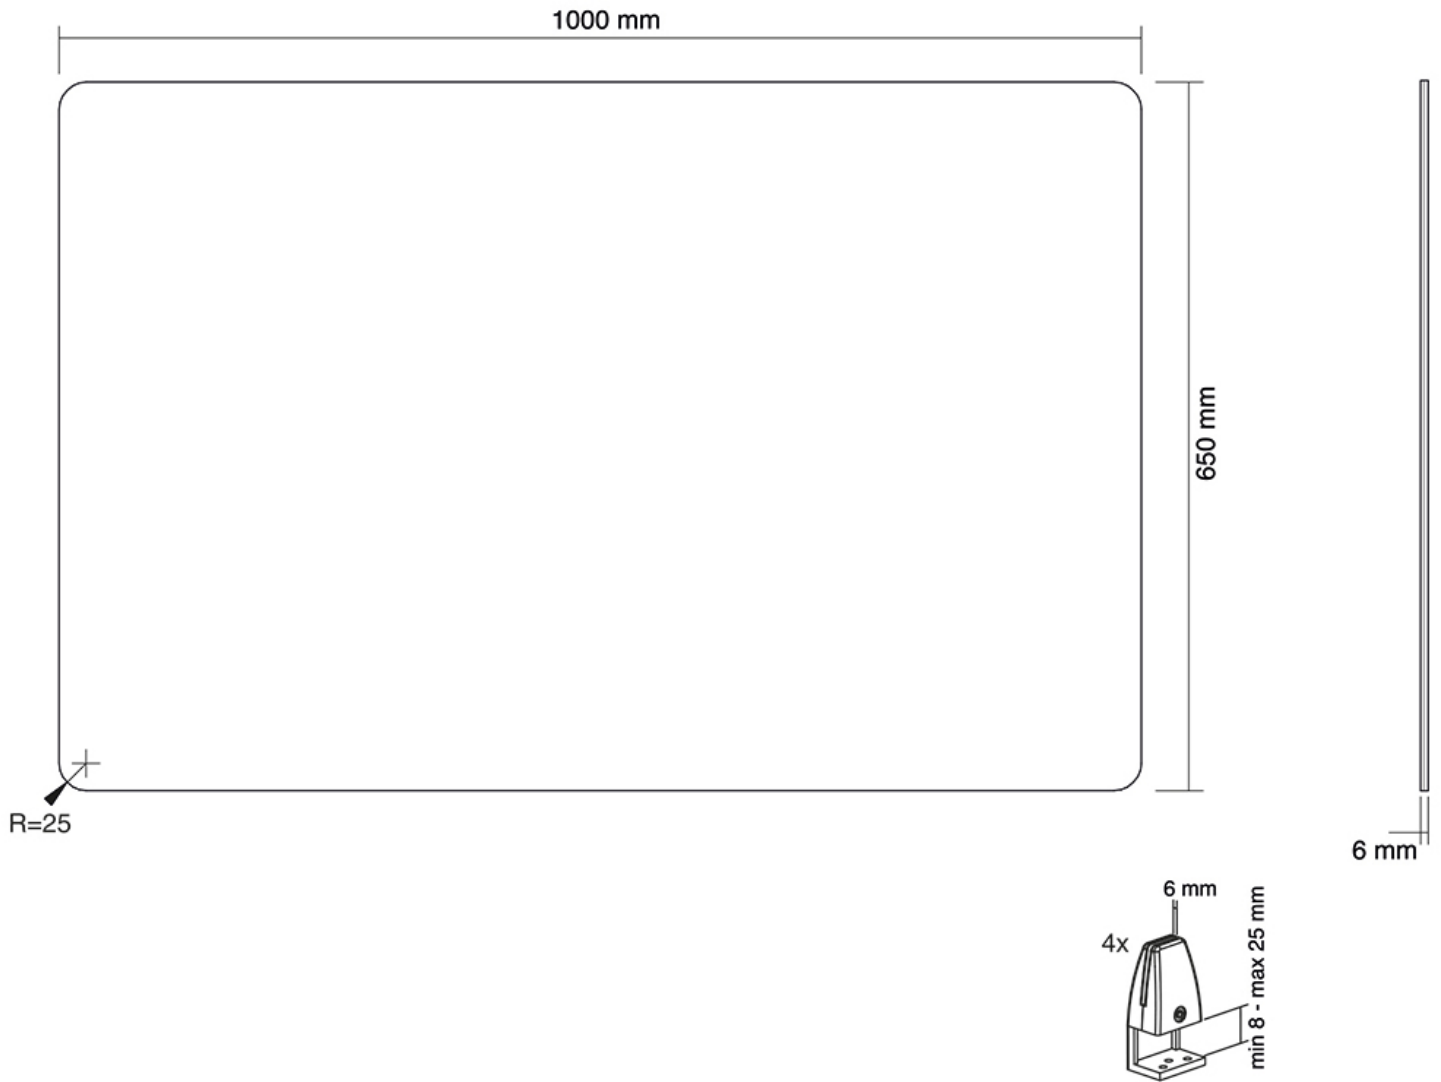

NS-GLSPROTECT100

NEOMOUNTS NS-GLSPROTECT100 SAFETY

SPECIFICATIONS

GENERAL

Screens	2
Desk mount	Clamp

FUNCTIONALITY

Type	Fixed
Height adjustment	65 cm
Width adjustment	100 cm
Depth adjustment	0.6 cm

INFORMATION

Color	Transparent
Warranty	5 year
EAN code	8717371448356

*Please note: The inch sizes stated are just an indication, combined with the weight and VESA sizes. The maximum weight and VESA size are absolute restrictions for the products and should not be exceeded.

With the NS-GLSPROTECT, the workplace can be shielded from the front and side in a durable and stylish way, to create extra safety and distance from others. The series consists of 4 models with different sizes; the NS-GLSPROTECT100, NS-GLSPROTECT120, NS-GLSPROTECT140 and NS-GLSPROTECT160, for respectively 1 m, 1,2 m, 1,4 m and 1,6 m desks. All models are 65 cm high and 6 mm thick and made of laminated and tempered glass. The tempered glass adds an extra safety aspect to the screens; the transparent film between the two layers of glass increases the resistance and ensures that the glass stays in place and does not shatter, in the extreme case that the glass of the screen should break. The NS-GLSPROTECT models can be easily attached to the desk with two clamps and therefore move with the height-adjustable desk. The models can be used as desired for both the front and the sides of the desk, to create optimal safety. When mounted to the side of an average desk, the screen protrudes beyond the desk, automatically creating a barrier between the user and any person at the desk next to it. The NS-GLSPROTECT products are 100% recyclable, very user-friendly, easy to install and easy to clean.

Dimensions: 1000x650x6 mm

Net weight: 9,9 kg

NS-GLSPROTECT100 NEOMOUNTS NS-GLSPROTECT100 SAFETY

Neomounts