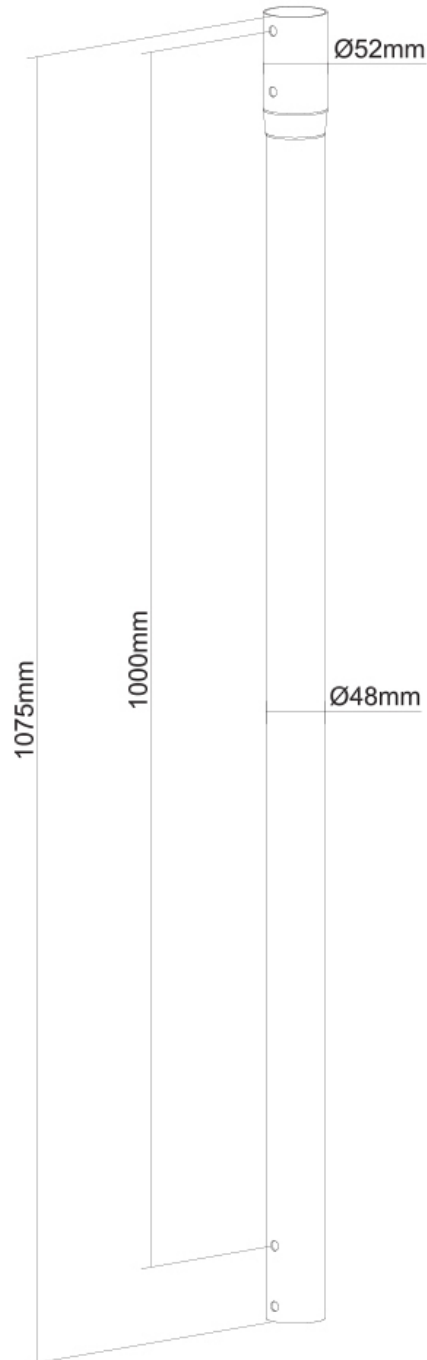

NS-EP100BLACK

NEOMOUNTS NS-EP100BLACK EXTENSION

Neomounts