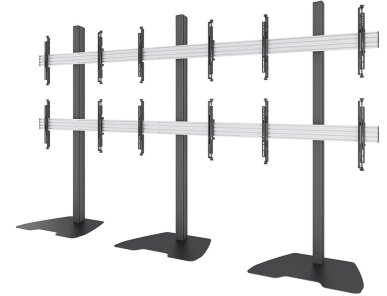

## NMPRO-S32-2

\*Please note: The inch sizes stated are just an indication, combined with the weight and VESA sizes. The maximum weight and VESA size are absolute restrictions for the products and should not be exceeded.

Neomounts

Neomounts