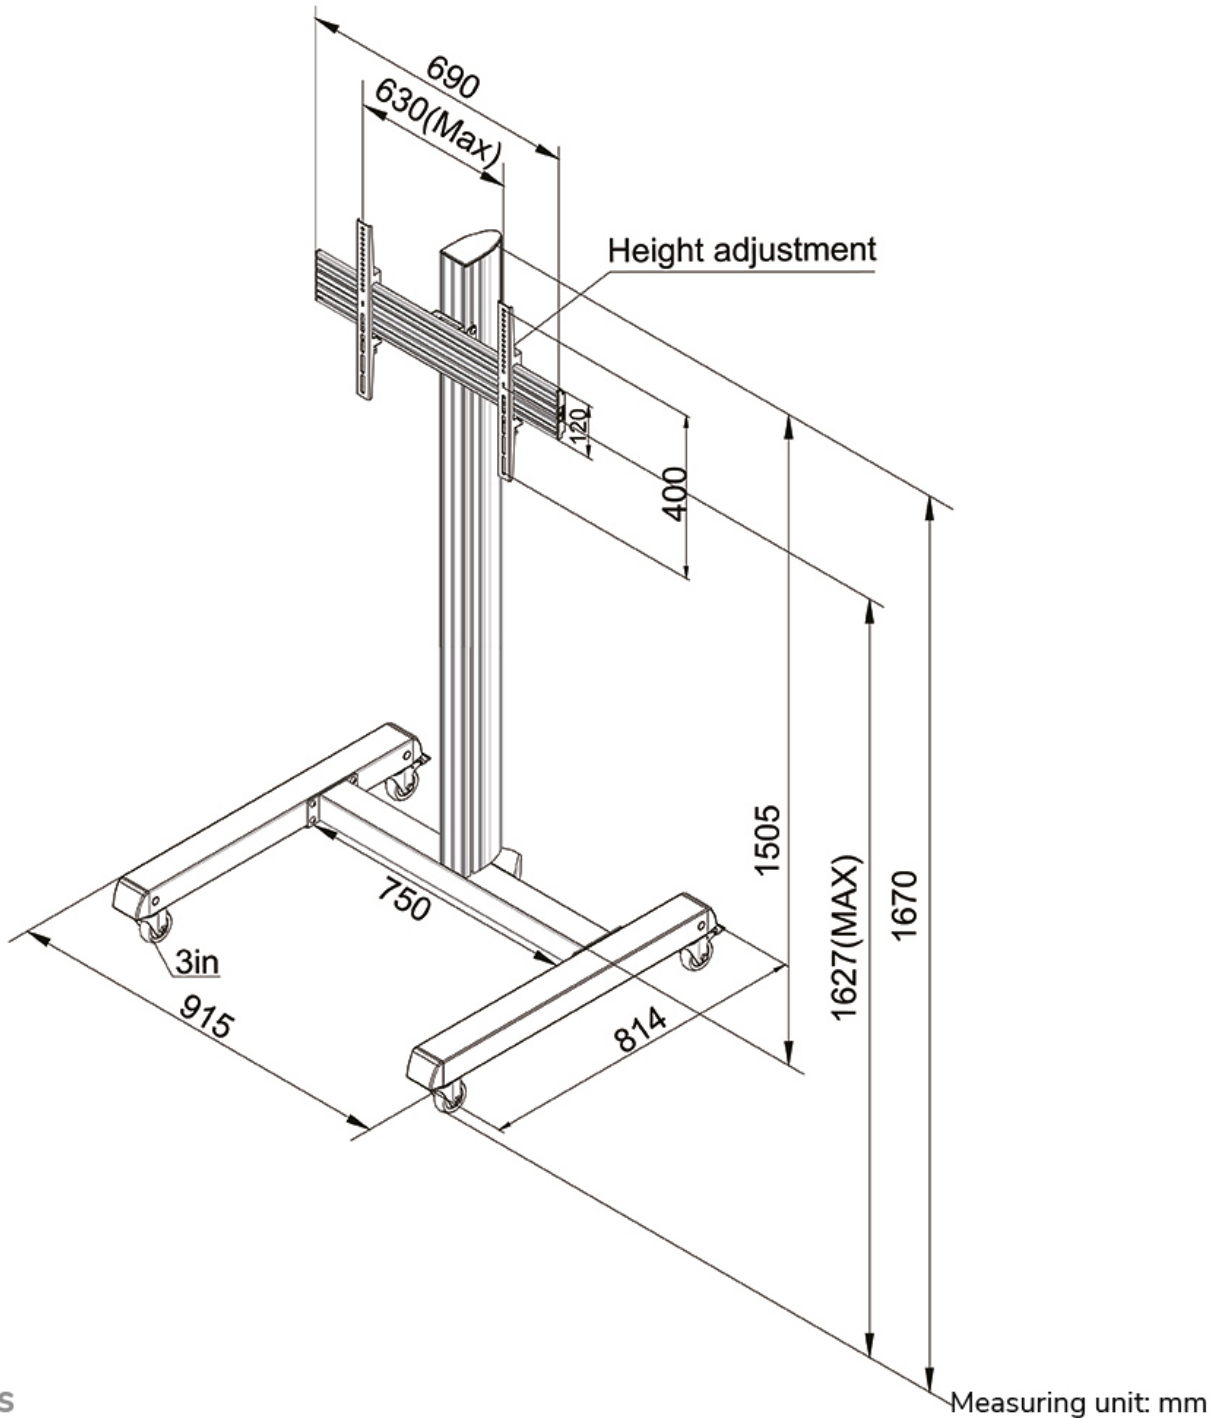

NMPRO-M1

NEOMOUNTS NMPRO-M1 TV TROLLEY 32-75"

Neomounts