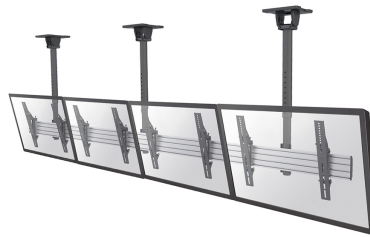

NMPRO-CMB4

SPECIFICATIONS

GENERAL

Min. screen size*	32 inch
Max. screen size*	55 inch
Min. weight	0 kg (per screen)
Max. weight	30 kg (per screen)
Screens	4
VESA minimum	100x100 mm
VESA maximum	600x400 mm

FUNCTIONALITY

Type	Fixed
Height adjustment	114 cm
Width adjustment	449 cm
Depth adjustment	22 cm
Tilt (degrees)	21°
Adjustment type	Manual

INFORMATION

Color	Black
Main material	Steel
Warranty	5 year
EAN code	8717371447595

*Please note: The inch sizes stated are just an indication, combined with the weight and VESA sizes. The maximum weight and VESA size are absolute restrictions for the products and should not be exceeded.

NEOMOUNTS PRO MENU BOARD CEILING

Neomounts