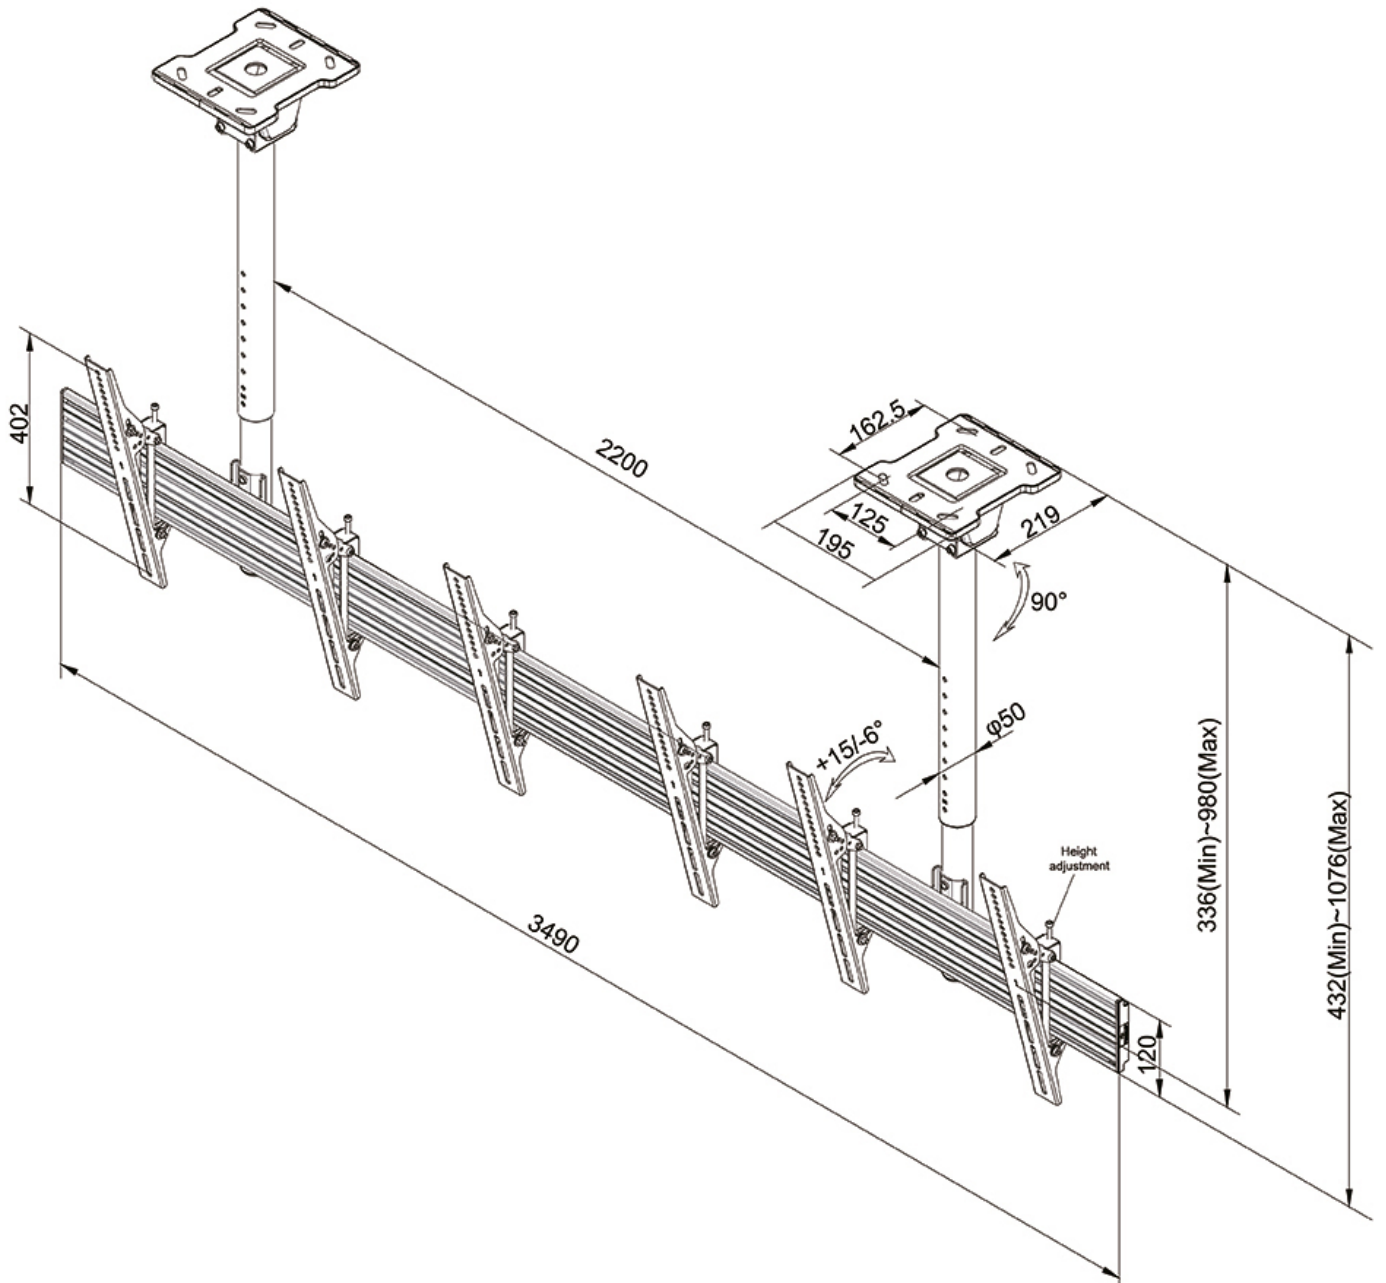

NMPRO-CMB3

NEOMOUNTS NMPRO-CMB3 MENUBOARD

Neomounts

Measuring unit: mm