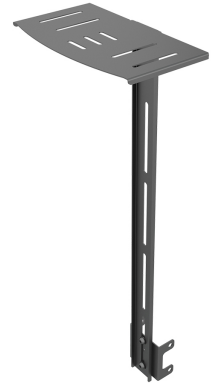

NMPRO-CAMSHELF

NEOMOUNTS NMPRO-CAMSHELF MULTIMEDIA

SPECIFICATIONS

GENERAL

Min. weight	0 kg (per screen)
Max. weight	2 kg (per screen)

FUNCTIONALITY

Height adjustment	65 cm
Width adjustment	25 cm
Depth adjustment	15 cm
Adjustment type	Manual

INFORMATION

Color	Black
Main material	Steel
Warranty	5 year
EAN code	8717371448127

*Please note: The inch sizes stated are just an indication, combined with the weight and VESA sizes. The maximum weight and VESA size are absolute restrictions for the products and should not be exceeded.

Neomounts NMPRO-CAMSHELF Multimedia holder - max 2 kg - suitable for NMPRO-M1/M12/M21/M22/M32, NMPRO-S1/S12/S21/S22/S32 - black

The Neomounts Pro NMPRO-CAMSHELF is a camera-shelf for the Neomounts Pro NMPRO-M trolley and NMPRO-S floor stand.

The NMPRO-CAMSHELF has a width of 25 cm, a depth of 14,5 cm and a height of 65,4 cm. The weight capacity of the shelf is 2 kg.

All installation material is included with the product. Warranty: 5 year.