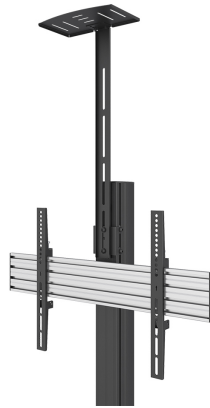

NMPRO-CAMSHELF

NEOMOUNTS NMPRO-CAMSHELF MULTIMEDIA

SPECIFICATIONS

GENERAL

Min. weight	0 kg (per screen)
Max. weight	2 kg (per screen)

FUNCTIONALITY

Height adjustment	65 cm
Width adjustment	25 cm
Depth adjustment	15 cm
Adjustment type	Manual

INFORMATION

Color	Black
Main material	Steel
Warranty	5 year
EAN code	8717371448127

*Please note: The inch sizes stated are just an indication, combined with the weight and VESA sizes. The maximum weight and VESA size are absolute restrictions for the products and should not be exceeded.

Neomounts NMPRO-CAMSHELF Multimedia holder - max 2 kg - suitable for NMPRO-M1/M12/M21/M22/M32, NMPRO-S1/S12/S21/S22/S32 - black

The Neomounts Pro NMPRO-CAMSHELF is a camera-shelf for the Neomounts Pro NMPRO-M trolley and NMPRO-S floor stand.

The NMPRO-CAMSHELF has a width of 25 cm, a depth of 14,5 cm and a height of 65,4 cm. The weight capacity of the shelf is 2 kg.

All installation material is included with the product. Warranty: 5 year.