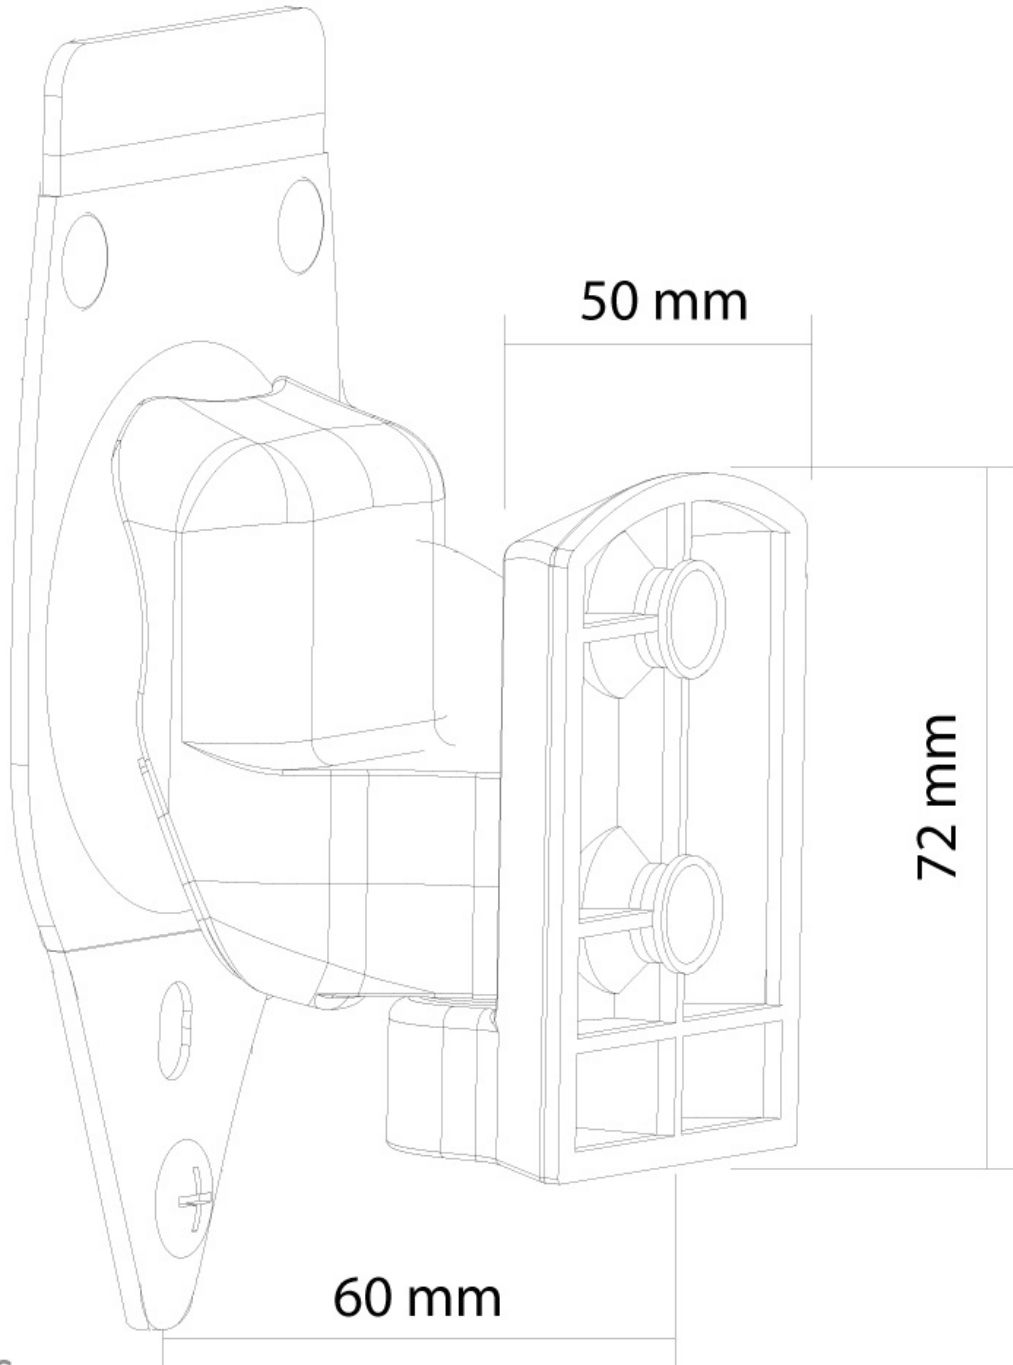

NM-WS300BLACK

NEOMOUNTS NM-WS300BLACK SONOS PLAY3

Neomounts