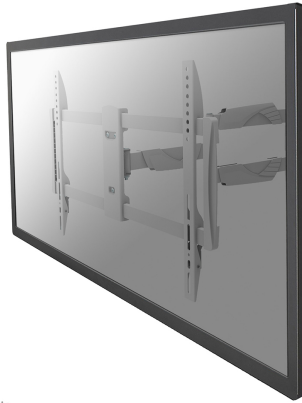

## NM-W460WHITE---D-

\*Please note: The inch sizes stated are just an indication, combined with the weight and VESA sizes. The maximum weight and VESA size are absolute restrictions for the products and should not be exceeded.