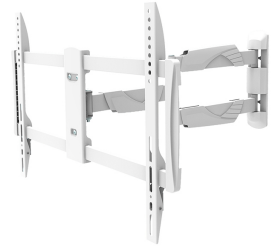

NM-W460WHITE---D-

*Please note: The inch sizes stated are just an indication, combined with the weight and VESA sizes. The maximum weight and VESA size are absolute restrictions for the products and should not be exceeded.

Neomounts