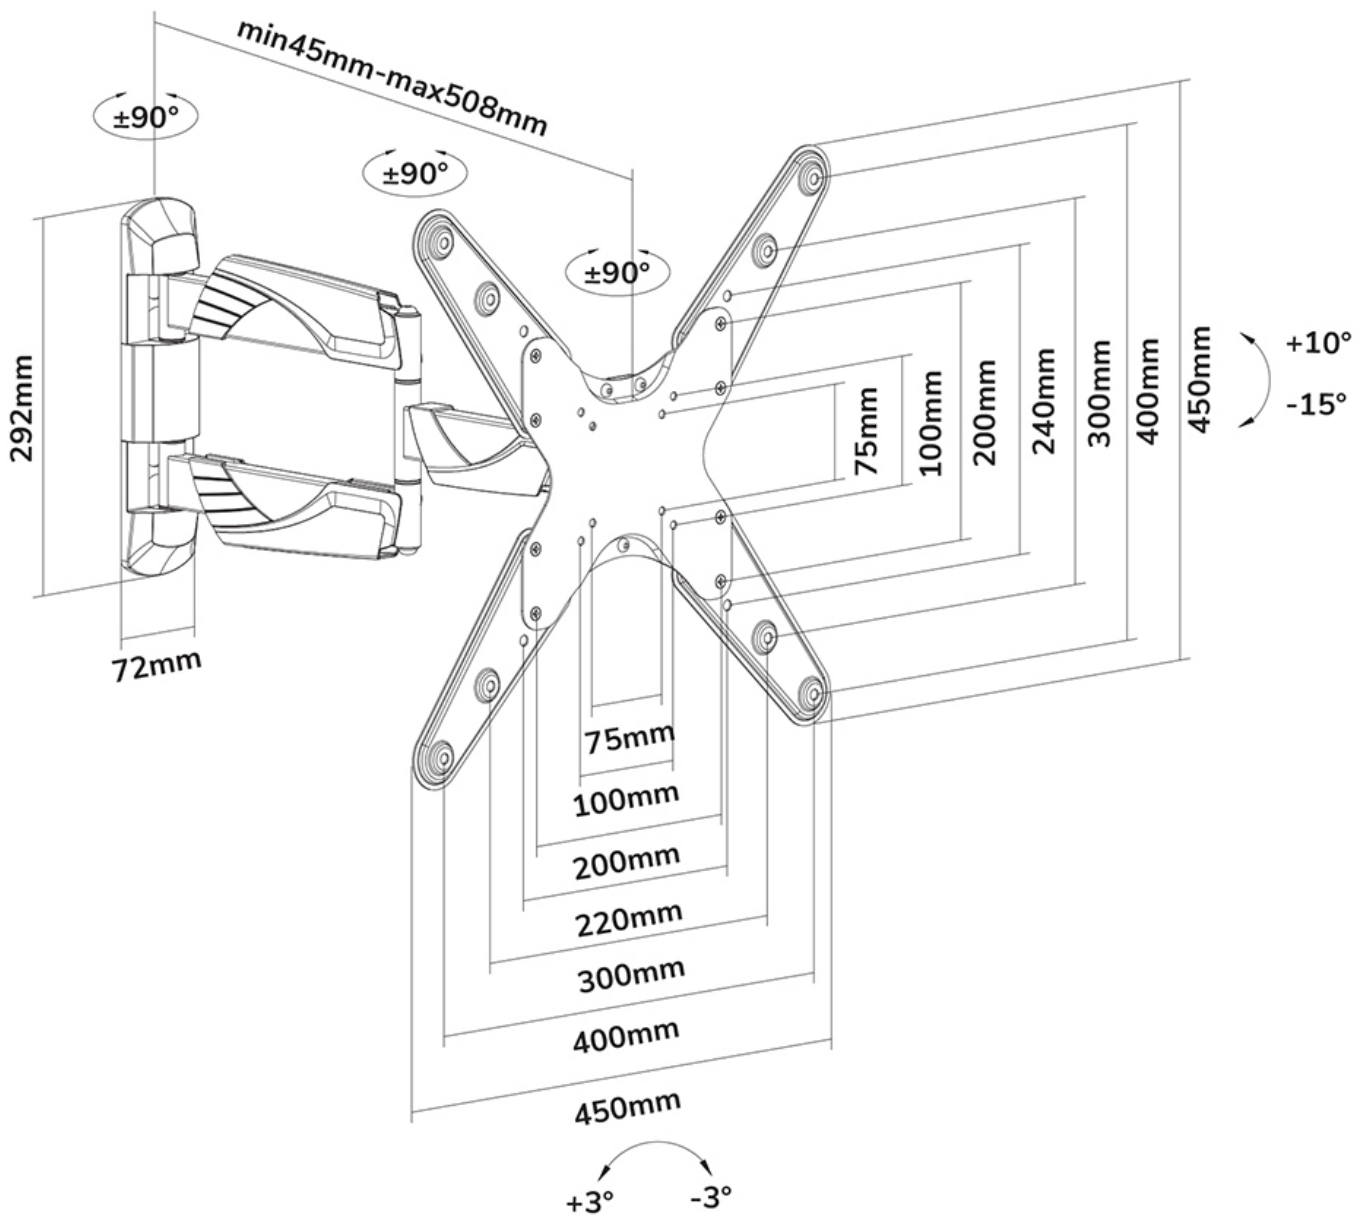

NM-W440BLACK

NEOMOUNTS SELECT TV WALL MOUNT

Neomounts