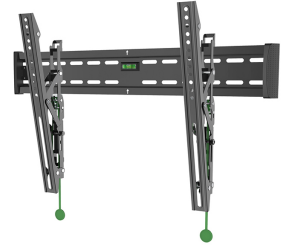

## NM-W365BLACK---

\*Please note: The inch sizes stated are just an indication, combined with the weight and VESA sizes. The maximum weight and VESA size are absolute restrictions for the products and should not be exceeded.

Neomounts

Neomounts

**NM-W365BLACK---**