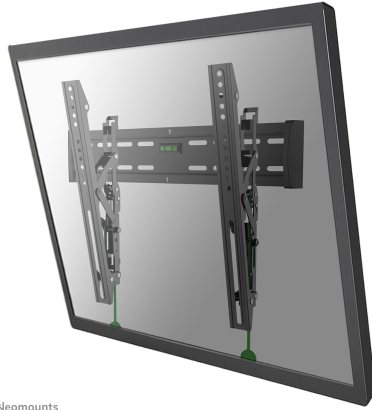

## NM-W365BLACK---

\*Please note: The inch sizes stated are just an indication, combined with the weight and VESA sizes. The maximum weight and VESA size are absolute restrictions for the products and should not be exceeded.

Neomounts

Neomounts

**NM-W365BLACK---**