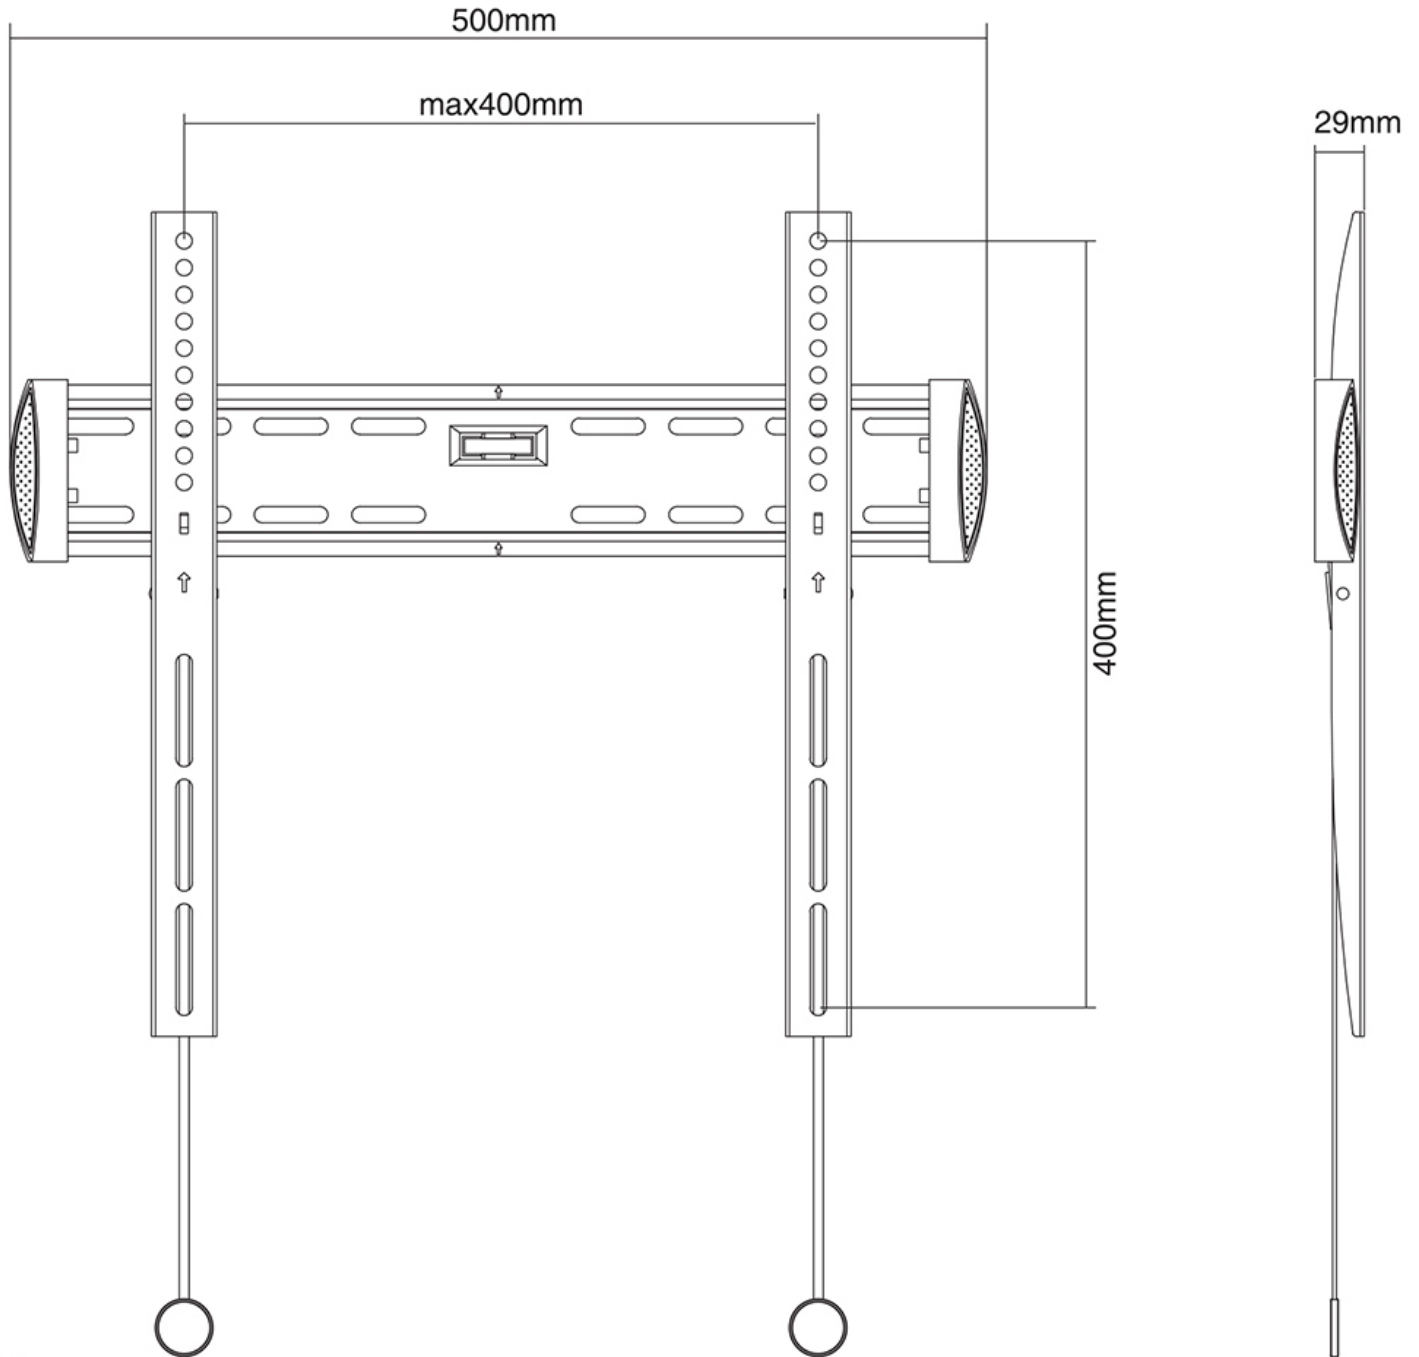

NM-W340BLACK

NEOMOUNTS NM-W340BLACK TV MOUNT

Neomounts