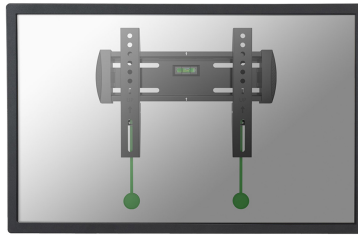

FUNCTIONALITY

Type	Fixed
Adjustment type	None

INFORMATION

Color	Black
Main material	Steel
Warranty	5 year
EAN code	8717371444969

*Please note: The inch sizes stated are just an indication, combined with the weight and VESA sizes. The maximum weight and VESA size are absolute restrictions for the products and should not be exceeded.

NEOMOUNTS SELECT TV WALL MOUNT

Neomounts

Neomounts

Neomounts Select TV/Monitor Wall Mount (fixed) for 10"-40" Screen - Black

The Neomounts Select Neomounts Select wall mount, model NM-W120BLACK is a fixed wall mount for flat screens up to 40". This mount is a great choice when you want the ultimate viewing flexibility with your flat screen. Depth of this mount is 2,9 centimetres.

Neomounts Select Neomounts Select NM-W120BLACK is suitable for screens up to 40" (100 cm). The weight capacity of this product is 20 kg. The wall mount is suitable for screens that meet VESA hole patterns between 75x75 and 200x200 mm.

Create a clean design ambiance for your flat screen TV in a living room, bedroom or public environment.

All installation material is included with the product.

NM-W120BLACK

NEOMOUNTS SELECT TV WALL MOUNT