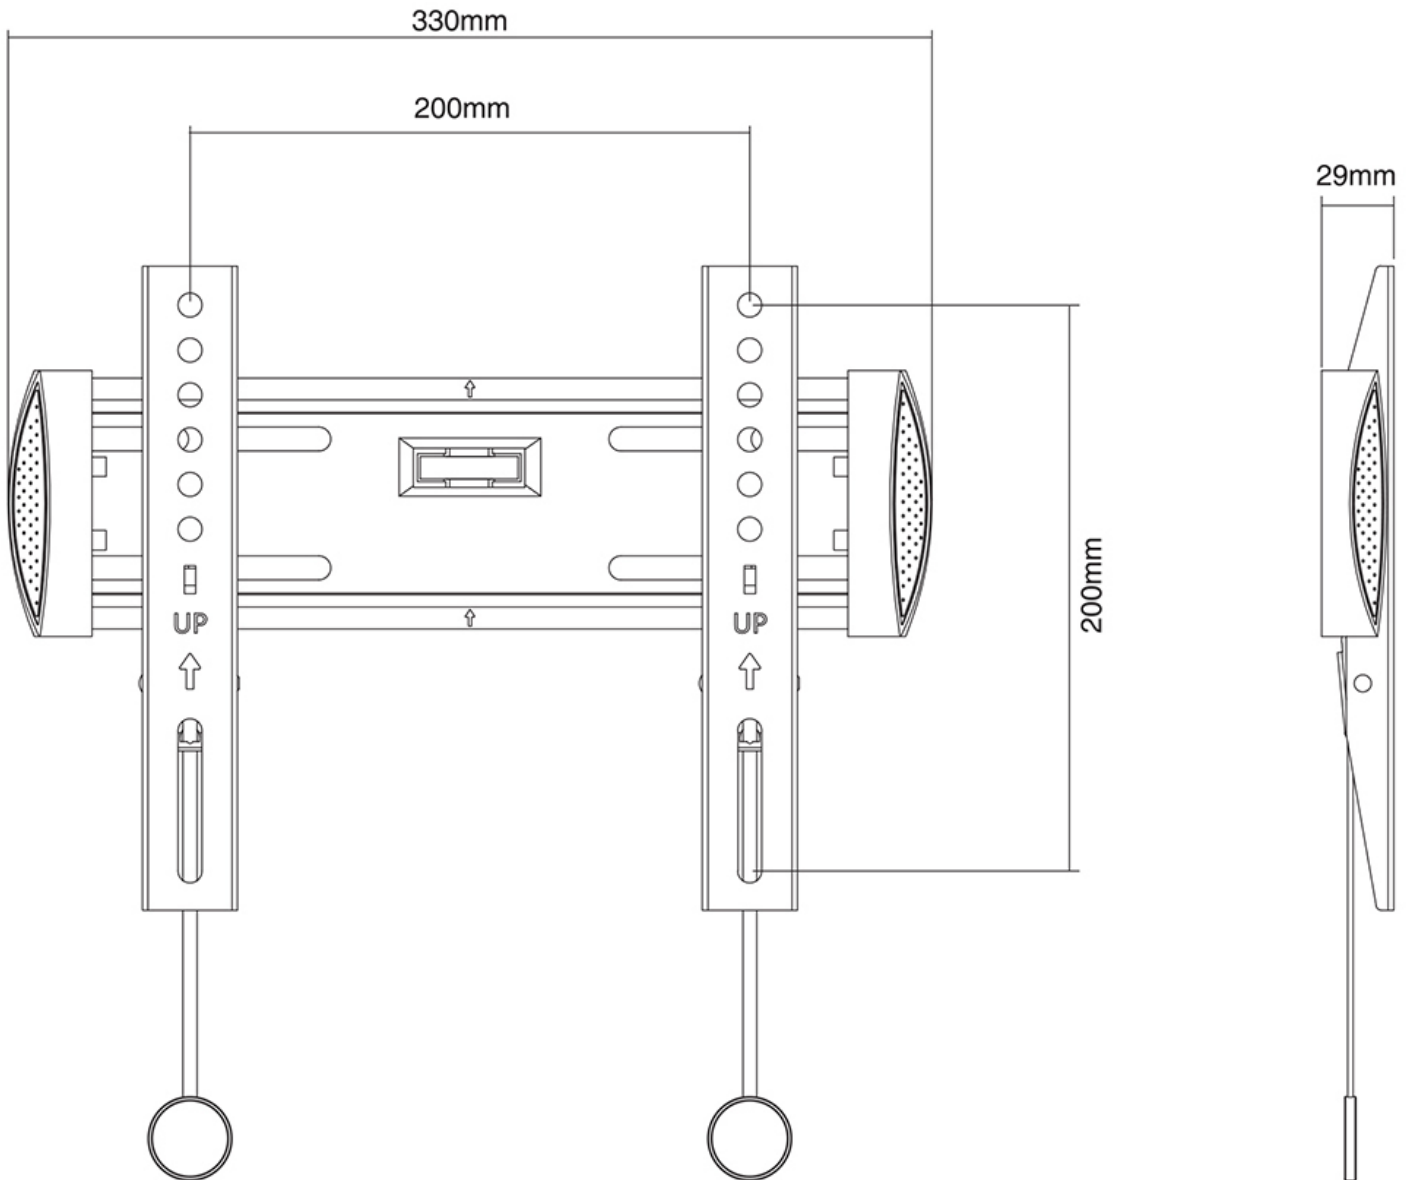

NM-W120BLACK

NEOMOUNTS SELECT TV WALL MOUNT

Neomounts