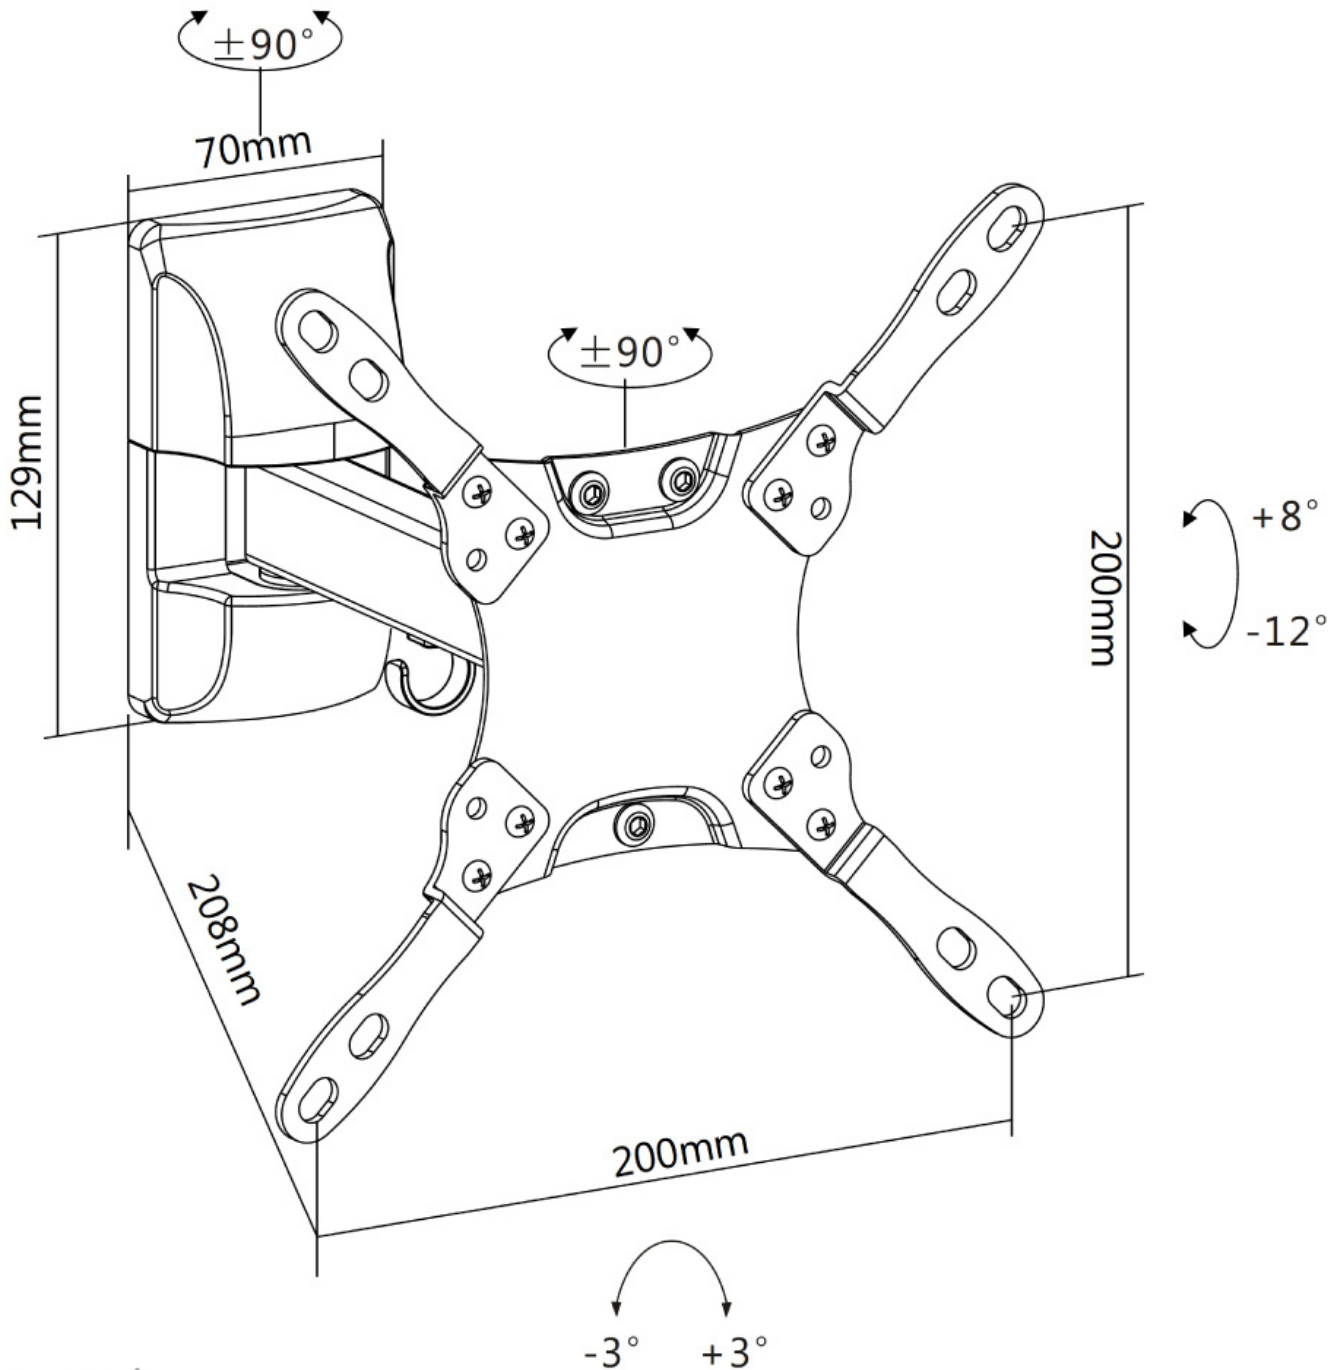

NM-W115BLACK

NEOMOUNTS SELECT TV WALL MOUNT

Neomounts