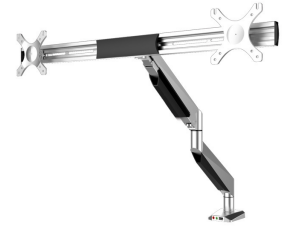

## NM-D750DXSILVER---D

\*Please note: The inch sizes stated are just an indication, combined with the weight and VESA sizes. The maximum weight and VESA size are absolute restrictions for the products and should not be exceeded.

**INCLUDED**  
2 Mounting  
solutions in 1 box

Neomounts

**INCLUDED**  
2 Mounting  
solutions in 1 box

Neomounts