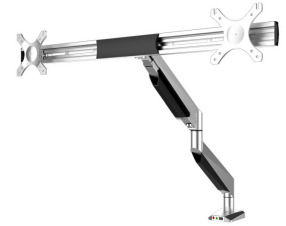

NM-D725DXWHITE

*Please note: The inch sizes stated are just an indication, combined with the weight and VESA sizes. The maximum weight and VESA size are absolute restrictions for the products and should not be exceeded.

INCLUDED
2 Mounting
solutions in 1 box

Neomounts

INCLUDED
2 Mounting
solutions in 1 box

Neomounts