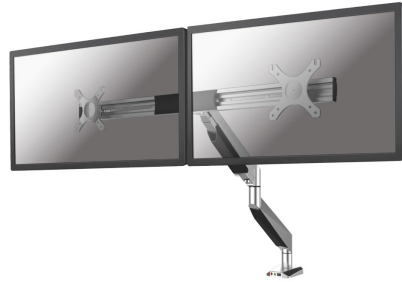

NM-D725DXWHITE

*Please note: The inch sizes stated are just an indication, combined with the weight and VESA sizes. The maximum weight and VESA size are absolute restrictions for the products and should not be exceeded.

INCLUDED
2 Mounting
solutions in 1 box

Neomounts

INCLUDED
2 Mounting
solutions in 1 box

Neomounts