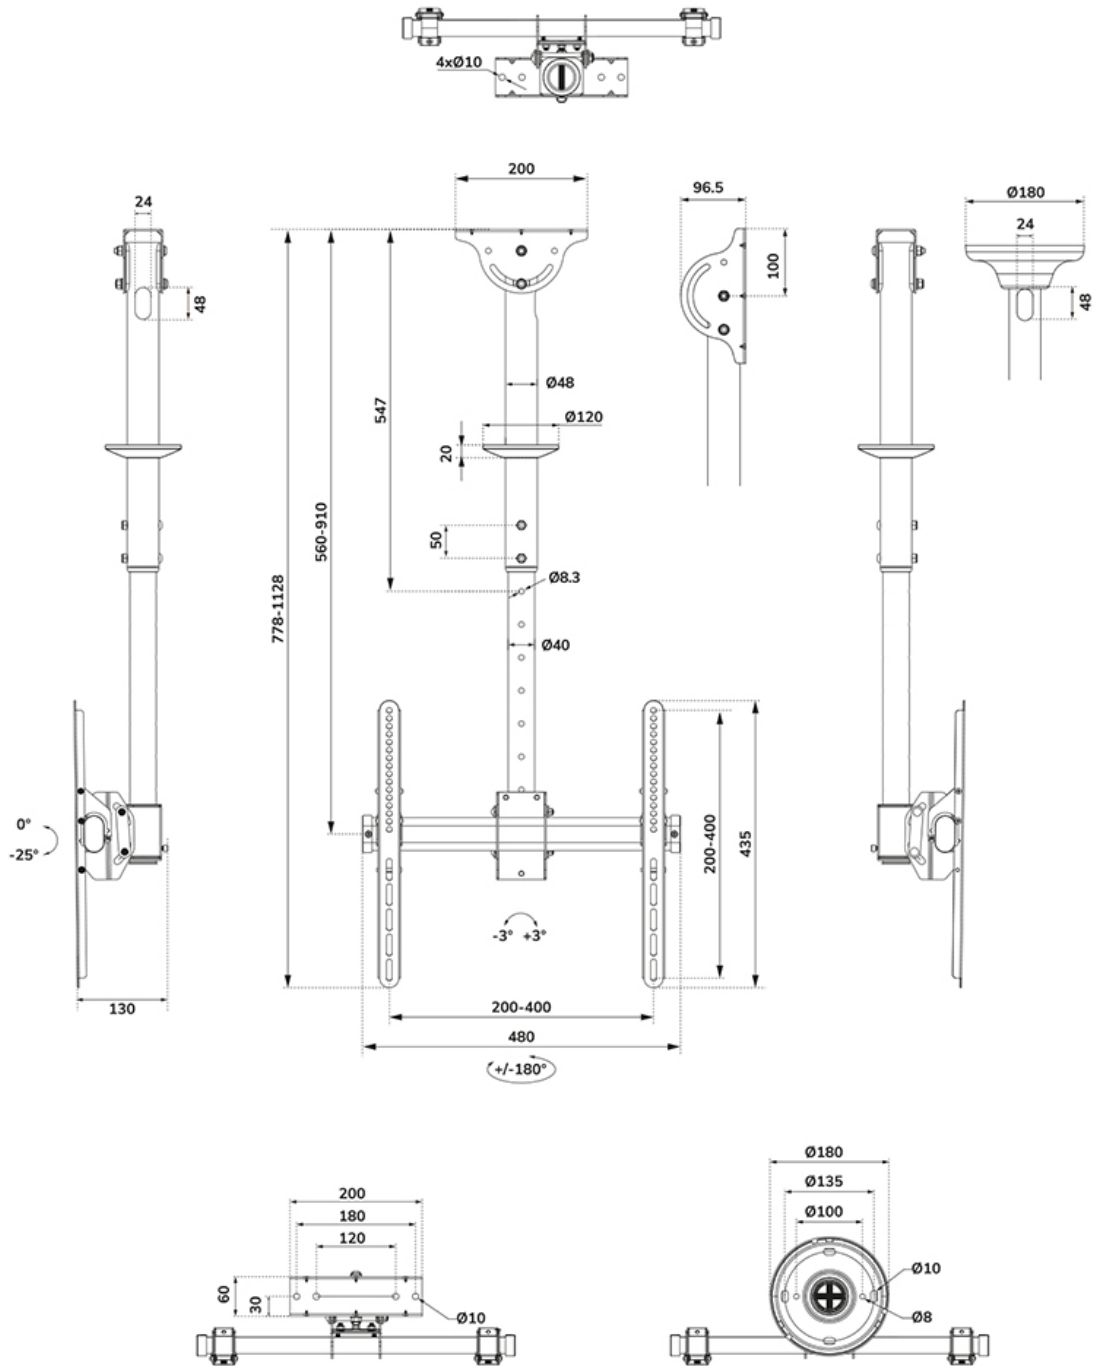

NM-C440BLACK

NEOMOUNTS NM-C440BLACK MONITOR/TV

Neomounts

Measuring unit: mm