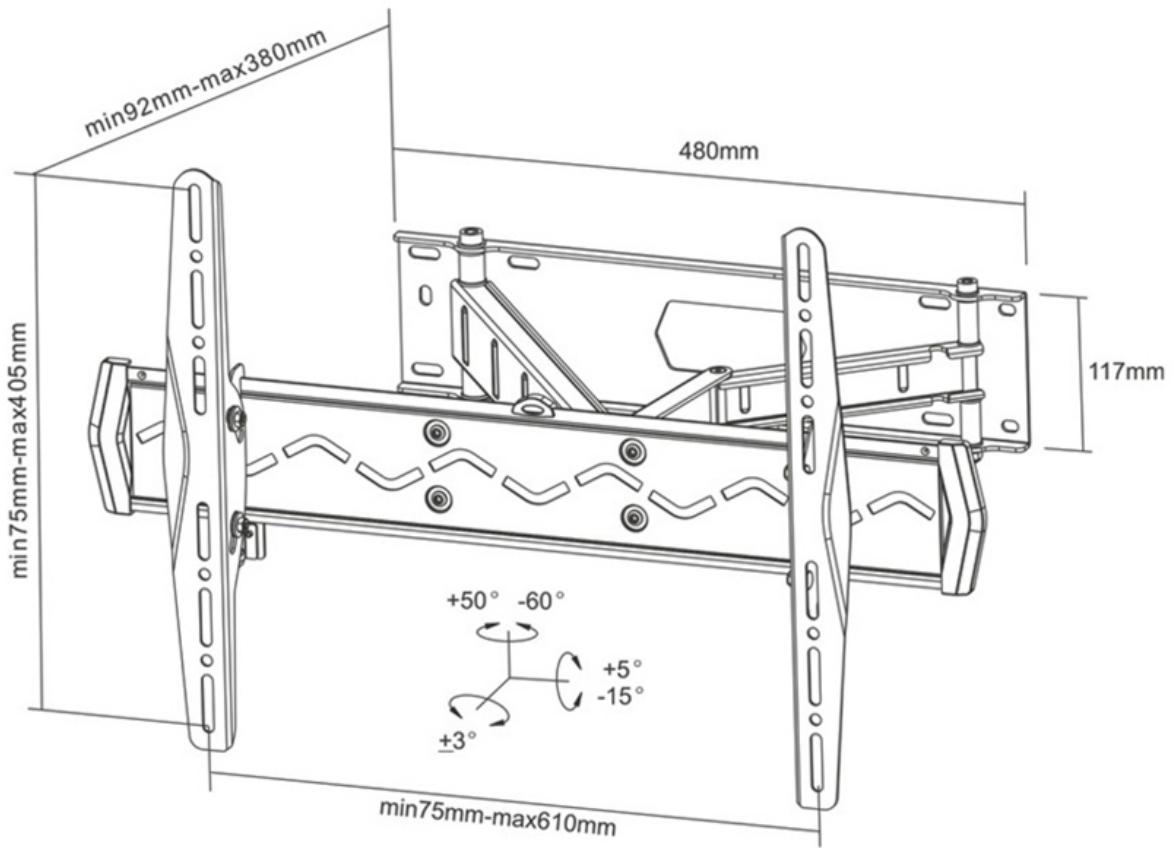

LED-W560

NEOMOUNTS LED-W560 TV MOUNT WALL

Neomounts