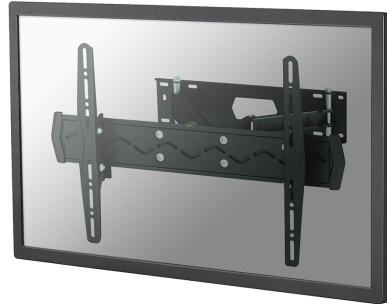

LED-W560

NEOMOUNTS LED-W560 TV MOUNT WALL

SPECIFICATIONS

GENERAL

Min. screen size*	32 inch
Max. screen size*	75 inch
Max. weight	50 kg (per screen)
Screens	1
VESA minimum	75x75 mm
VESA maximum	600x400 mm
Distance to wall	9-38 cm

Neomounts

Neomounts

Neomounts LED-W560 Full motion TV mount wall - 32-75" - max 50 kg - VESA 75x75-600x400 - d 9-38 cm - black

The Neomounts wall mount, model LED-W560 is a full swing tilt- and swivel wall mount for flat screens up to 75" (191 cm). This mount is a great choice when you want the ultimate viewing flexibility with your flat screen TV. Effortless pull the display out from the wall, position it in almost any direction, turn it around corners and then smoothly return it to the wall when finished.

Neomounts' tilt (20°) and swivel (110°) technology allows the mount to change to any viewing angle to fully benefit from the capabilities of the flat screen. The mount is easily depth adjustable from 9 to 38 centimetres. An innovative cable management conceals and routes cables from mount to flat screen. Hide your cables to keep living room, bedroom or home cinema installation nice and tidy.

Neomounts LED-W560 has three pivot points and is suitable for screens up to 75" (191 cm). The weight capacity of this product is 50 kg each screen. The wall mount is suitable for screens that meet VESA hole pattern 75x75 to 600x400mm. Different hole patterns can be covered using Neomounts VESA adapter plates.