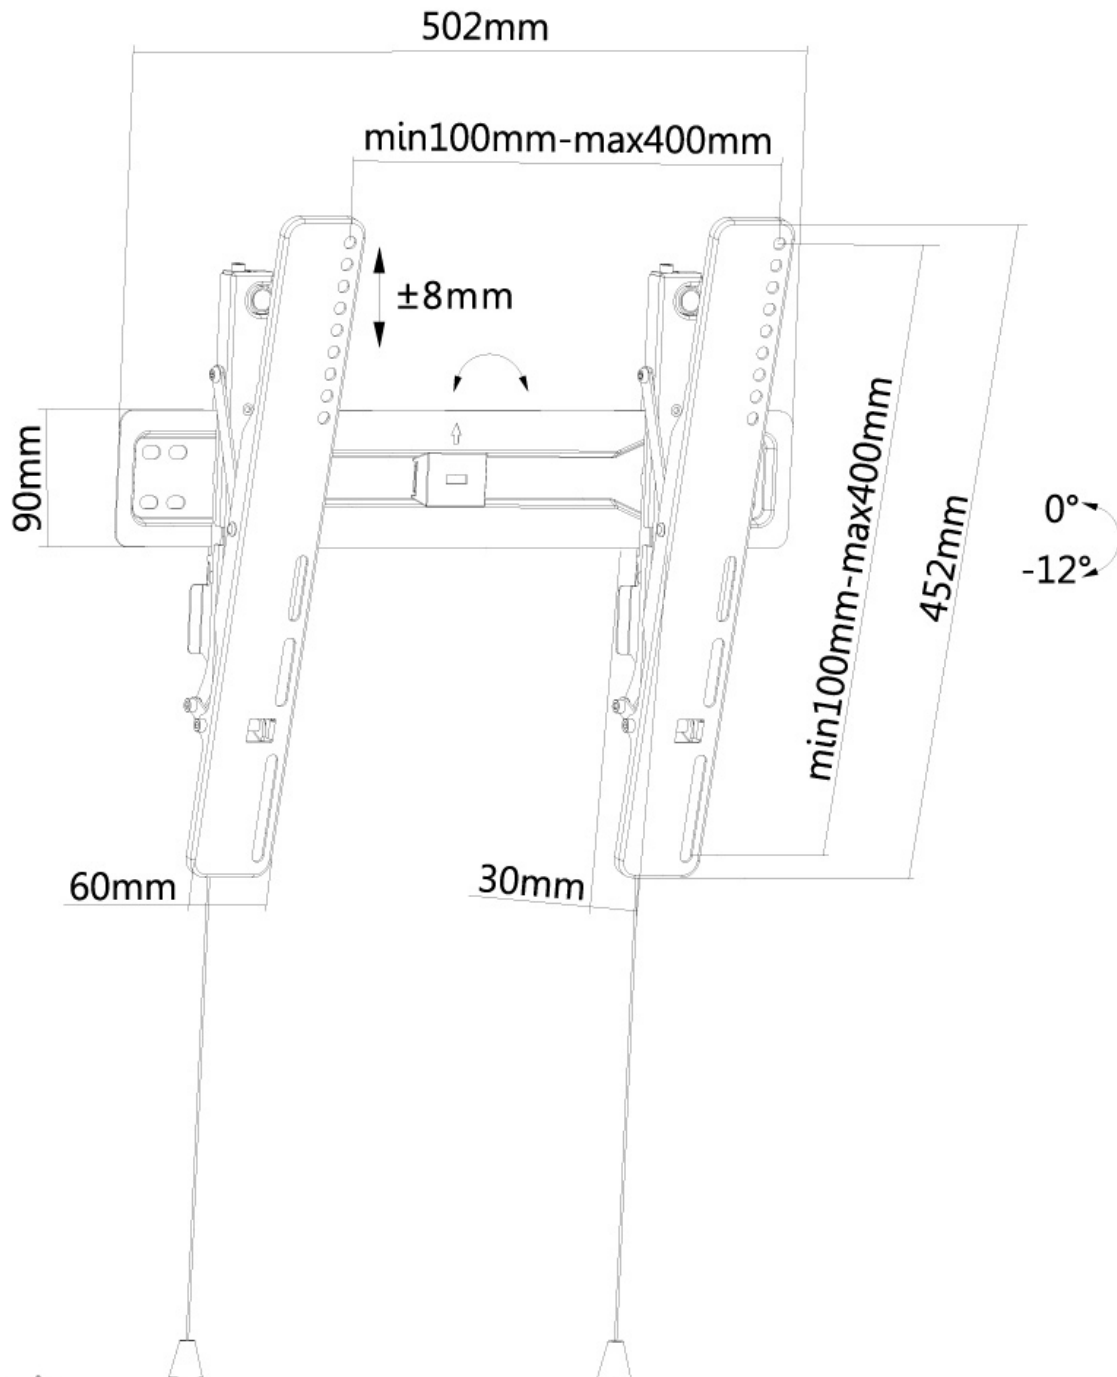

LED-W450BLACK

NEOMOUNTS LED-W450BLACK TV MOUNT

Neomounts