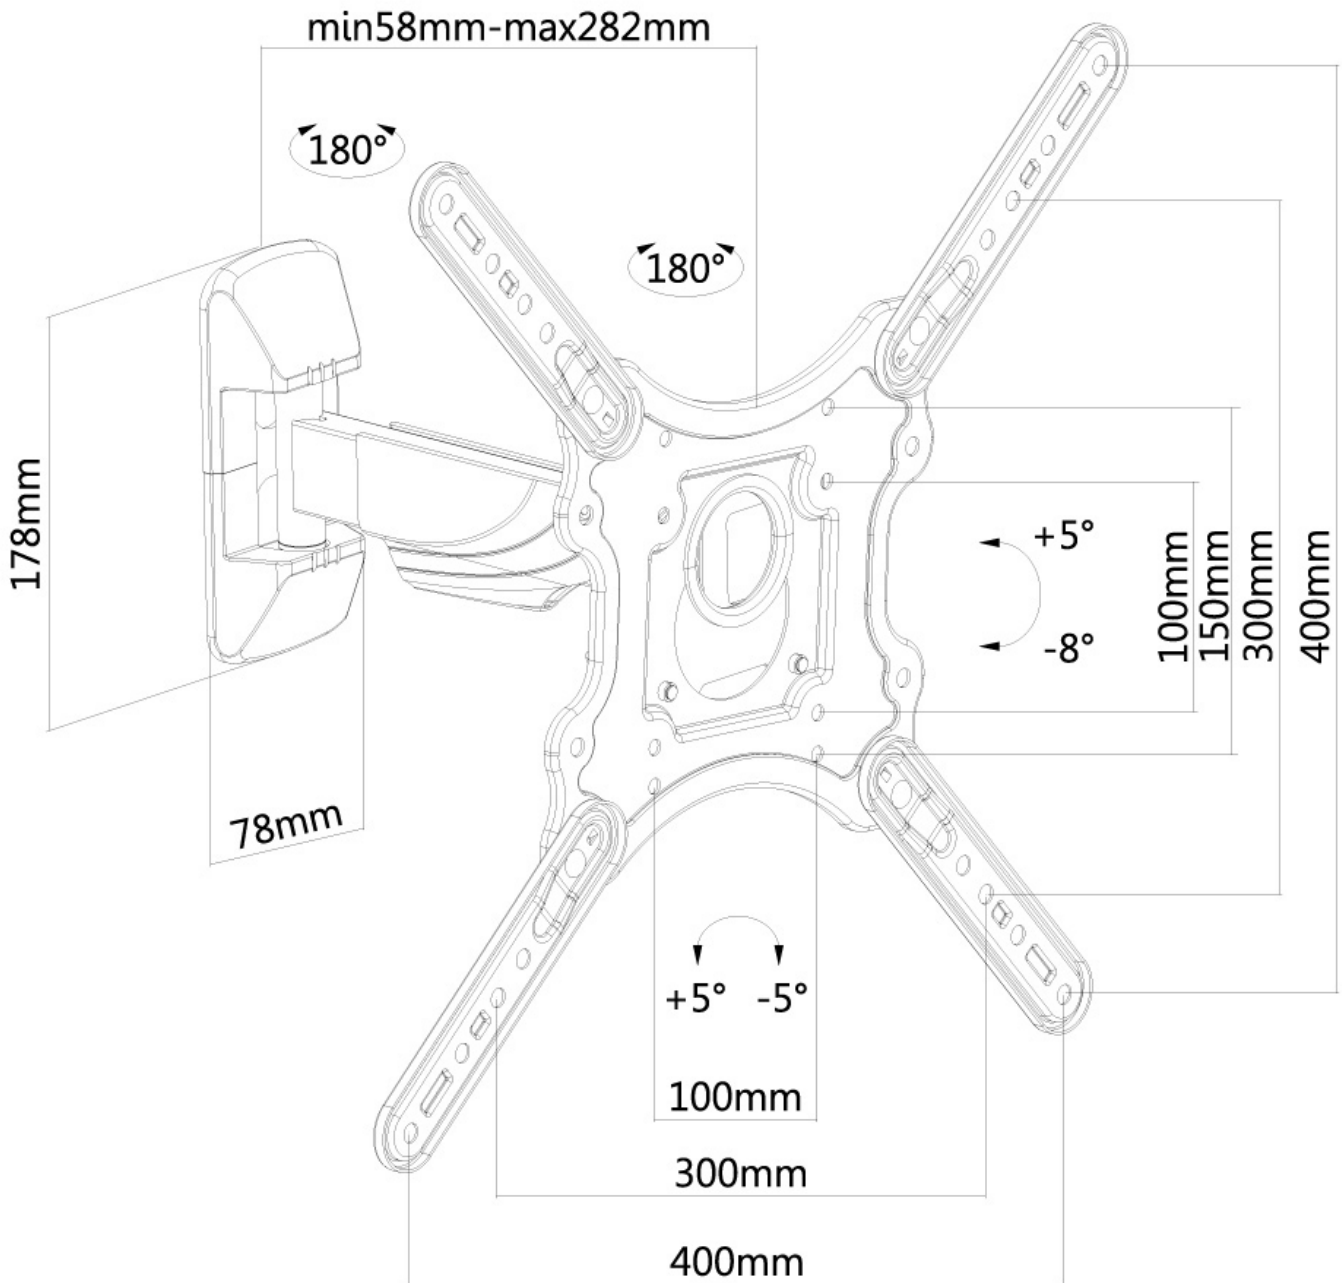

LED-W420BLACK

NEOMOUNTS TV WALL MOUNT

Neomounts