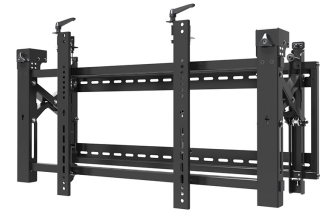

FUNCTIONALITY

Type	Fixed
Lockable	Lockable - Padlock not included
Adjustment type	Micro adjustment
Video wall adjustment	Push to pop-out

INFORMATION

Color	Black
Main material	Steel
Warranty	5 year
EAN code	8717371445522

Neomounts

Neomounts

Neomounts LED-VW2000BLACK Videowall wall mount - 32-75" - max 70 kg - VESA 200x200-600x400 - d 14,3-30,6 cm - push-to-pop-out - micro adjustment - lockable (excl. lock) - black

The Neomounts wall mount, model LED-VW2000BLACK is a fixed wall mount for flat screens up to 75" (191 cm). This mount is a great choice when you want the ultimate viewing flexibility with your flat screen. Depth of this mount is 14 to 30 centimetres. This wall mount is specially made to be used in video walls. The screen easily can be pulled out.

Neomounts LED-VW2000BLACK is suitable for flat screens up to 75" (191 cm). The weight capacity of this product is 70 kg each screen. The wall mount is suitable for screens that meet VESA hole pattern 200x200 to 600x400mm.

Create a clean design videowall presentation with the Neomounts LED-VW2000BLACK videowall mount solution!

- Pop-out Video Wall Mount
- Pop-out function allows quick release for access
- Lateral shift brackets enable fast alignment
- Micro-adjustment at 8 points for seamless display alignment and level
- Lock and unlock switch knob help to lock/release display out of the pop-out module
- Kickstand provides 12° of tilt for easy cable management and maintenance
- Anti-theft design for additional security (require for a padlock)
- Protects displays by removing the possibility of accidental pop-outs via the plastic locking pieces.