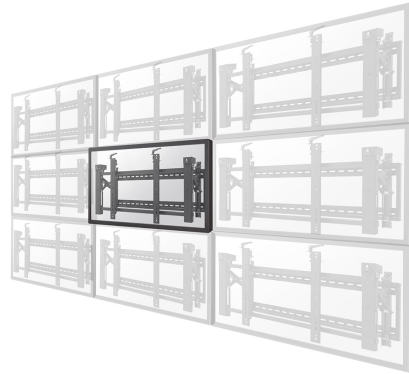

LED-VW2000BLACK

NEOMOUNTS LED-VW2000BLACK VIDEOWALL

SPECIFICATIONS

GENERAL

Min. screen size*	32 inch
Max. screen size*	75 inch
Min. weight	0 kg (per screen)
Max. weight	70 kg (per screen)
Screens	1
VESA minimum	200x200 mm
VESA maximum	600x400 mm
Distance to wall	14,3-30,6 cm

Neomounts

Neomounts

Neomounts LED-VW2000BLACK Videowall wall mount - 32-75" - max 70 kg - VESA 200x200-600x400 - d 14,3-30,6 cm - push-to-pop-out - micro adjustment - lockable (excl. lock) - black

The Neomounts wall mount, model LED-VW2000BLACK is a fixed wall mount for flat screens up to 75" (191 cm). This mount is a great choice when you want the ultimate viewing flexibility with your flat screen. Depth of this mount is 14 to 30 centimetres. This wall mount is specially made to be used in video walls. The screen easily can be pulled out.

Neomounts LED-VW2000BLACK is suitable for flat screens up to 75" (191 cm). The weight capacity of this product is 70 kg each screen. The wall mount is suitable for screens that meet VESA hole pattern 200x200 to 600x400mm.

Create a clean design videowall presentation with the Neomounts LED-VW2000BLACK videowall mount solution!

- Pop-out Video Wall Mount
- Pop-out function allows quick release for access
- Lateral shift brackets enable fast alignment
- Micro-adjustment at 8 points for seamless display alignment and level
- Lock and unlock switch knob help to lock/release display out of the pop-out module
- Kickstand provides 12° of tilt for easy cable management and maintenance
- Anti-theft design for additional security (require for a padlock)
- Protects displays by removing the possibility of accidental pop-outs via the plastic locking pieces.