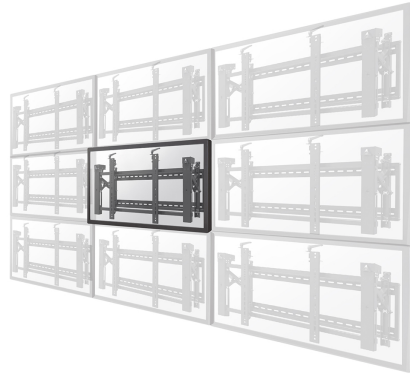

LED-VW2000BLACK-

*Please note: The inch sizes stated are just an indication, combined with the weight and VESA sizes. The maximum weight and VESA size are absolute restrictions for the products and should not be exceeded.

Neomounts

Neomounts