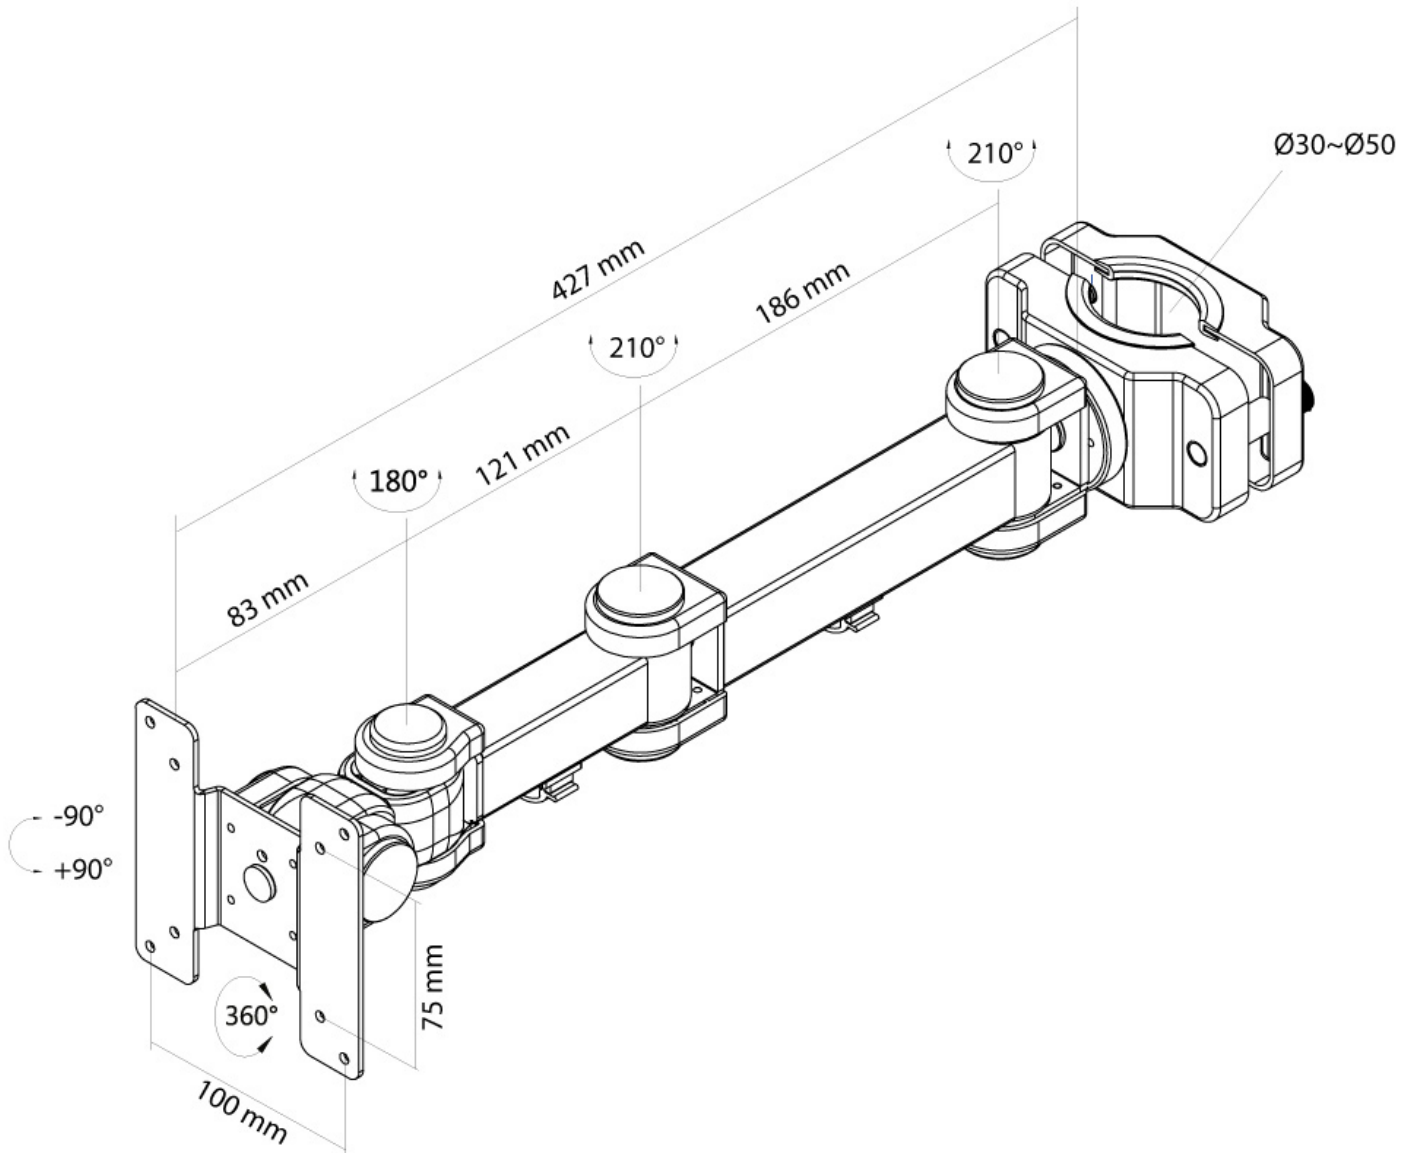

FPMA-WP300BLACK NEOMOUNTS TV POLE MOUNT

Neomounts