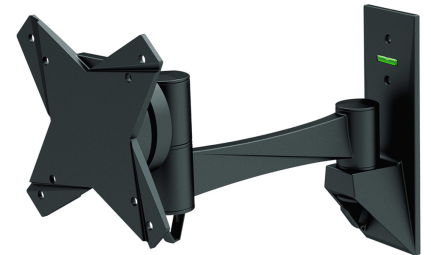

FUNCTIONALITY

Type	Full motion
	Tilt
	Rotate
	Swivel
Tilt (degrees)	30°
Swivel (degrees)	180°
Rotate (degrees)	360°
Adjustment type	None

INFORMATION

Color	Black
Main material	Aluminium
Warranty	5 year
EAN code	8717371443955

Neomounts

Neomounts

Neomounts by Newstar TV/Monitor Wall Mount (2 pivots & tiltable) for 10"-30" Screen - Black

The Neomounts by Newstar wall mount, model FPMA-W822 is a tilt-, swivel and rotatable wall mount for flat screens up to 30" (76 cm). This mount is a great choice when you want the ultimate viewing flexibility with your flat screen. Effortless pull the display out from the wall, position it in almost any direction, turn it around corners and then smoothly return it to the wall when finished.

Neomounts by Newstars' tilt (30°), rotate (360°) and swivel (180°) technology allows the mount to change to any viewing angle to fully benefit from the capabilities of the flat screen. The mount is easily depth adjustable from 9 to 26 centimetres. Cable management conceals and routes cables from mount to flat screen. Hide your cables to keep living room, bedroom or home cinema installation nice and tidy.

Neomounts by Newstar FPMA-W822 has two pivot points and is suitable for screens up to 30" (76 cm). The weight capacity of this product is 15 kg each screen. The wall mount is suitable for screens that meet VESA hole pattern 75x75 and 100x100mm. Different hole patterns can be covered using Neomounts by Newstar VESA adapter plates.