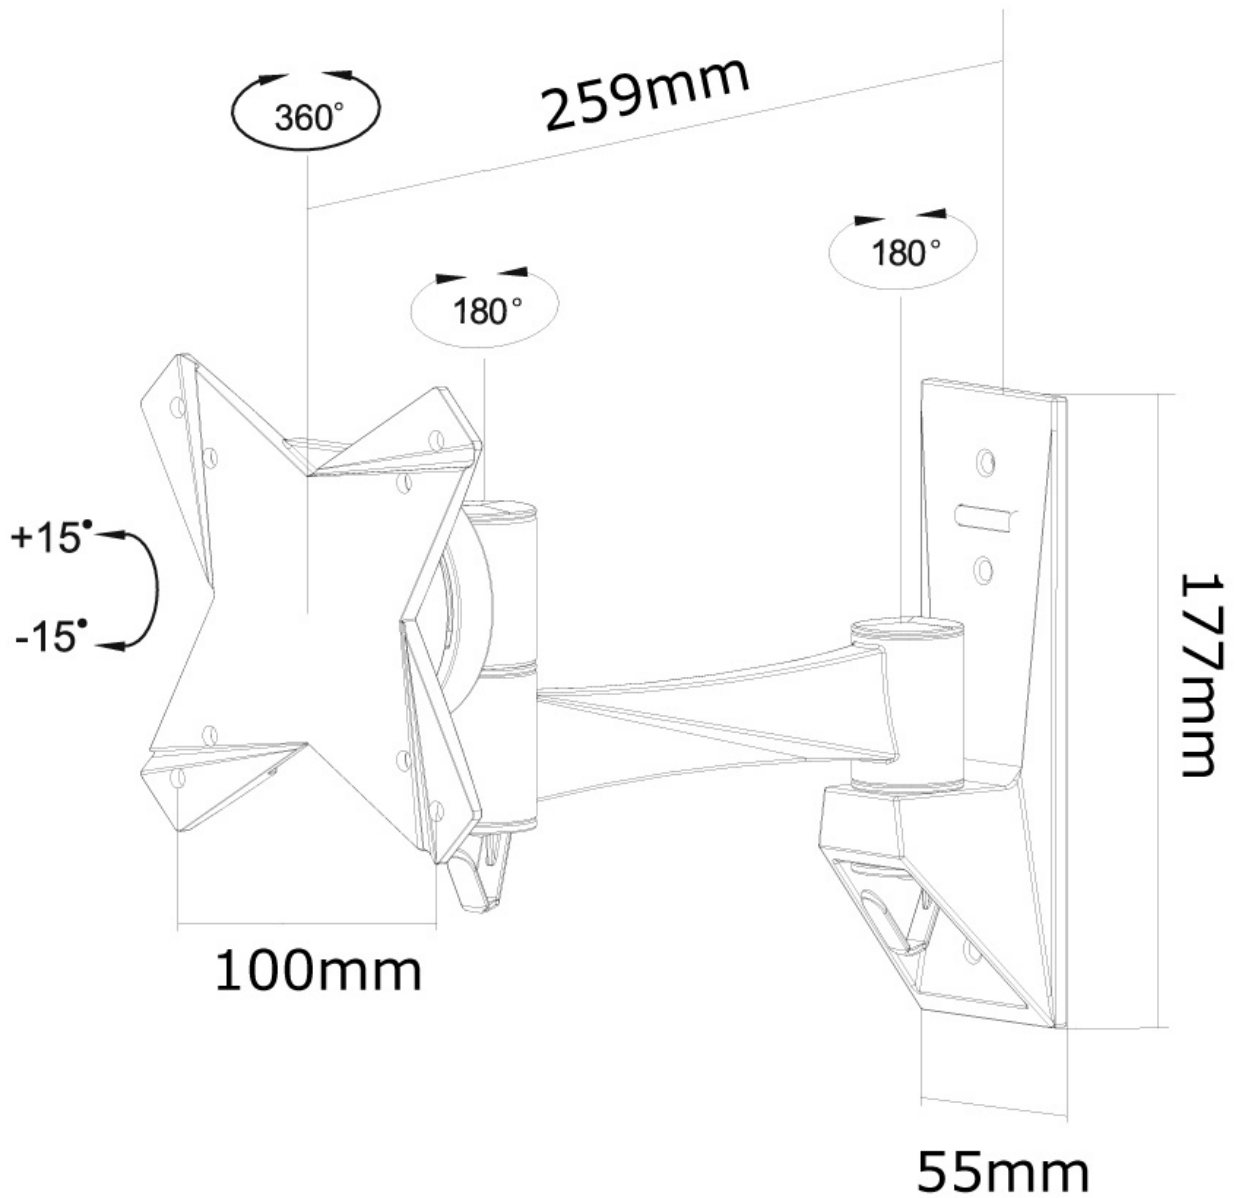

FPMA-W822

NEOMOUNTS BY NEWSTAR TV WALL MOUNT

Neomounts