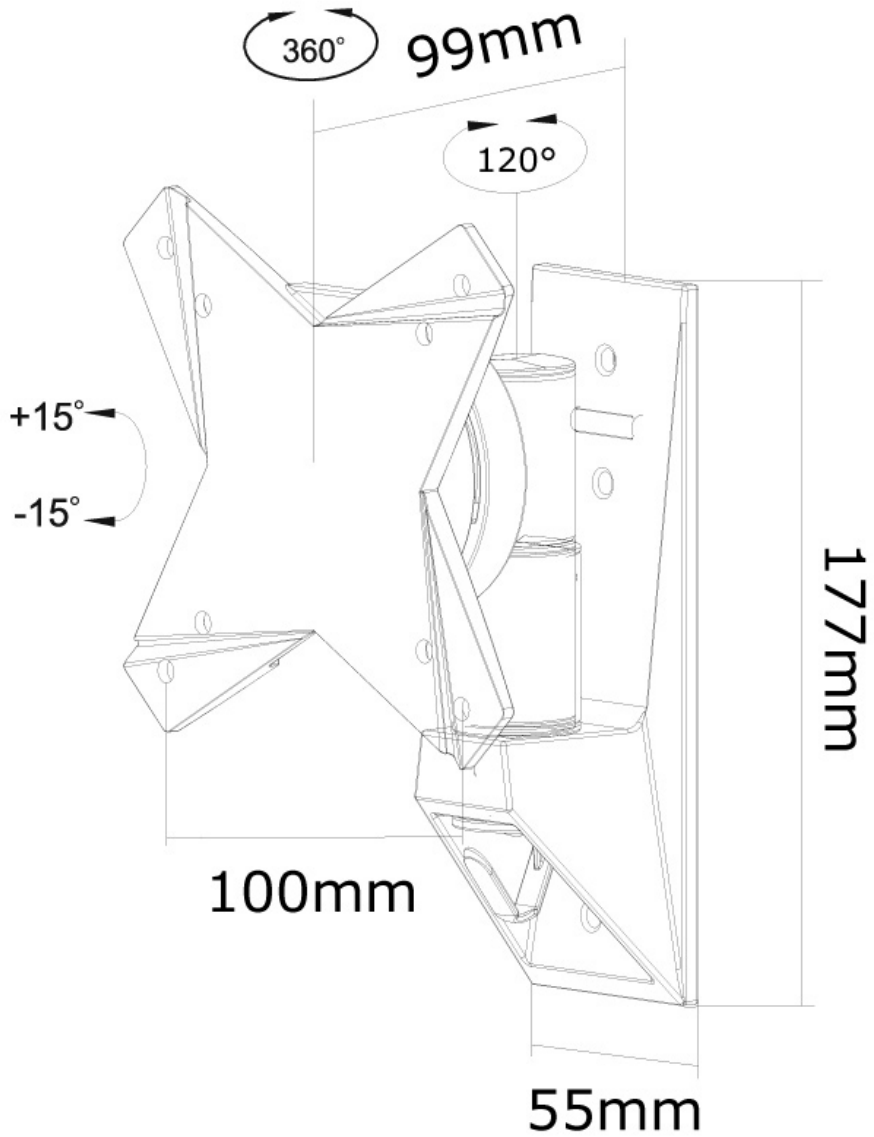

FPMA-W812

NEOMOUNTS BY NEWSTAR TV WALL MOUNT

Neomounts