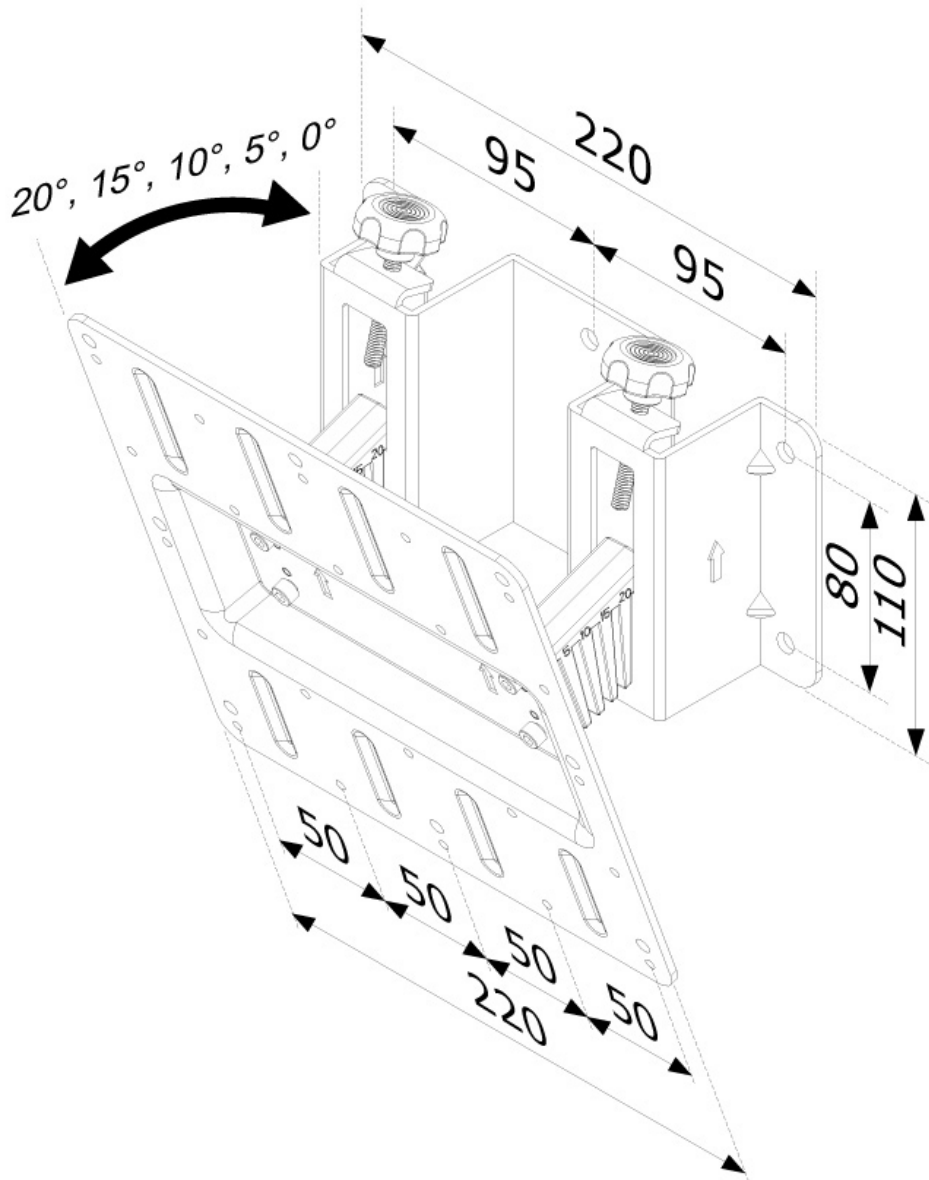

FPMA-W120

NEOMOUNTS BY NEWSTAR TV WALL MOUNT

Neomounts