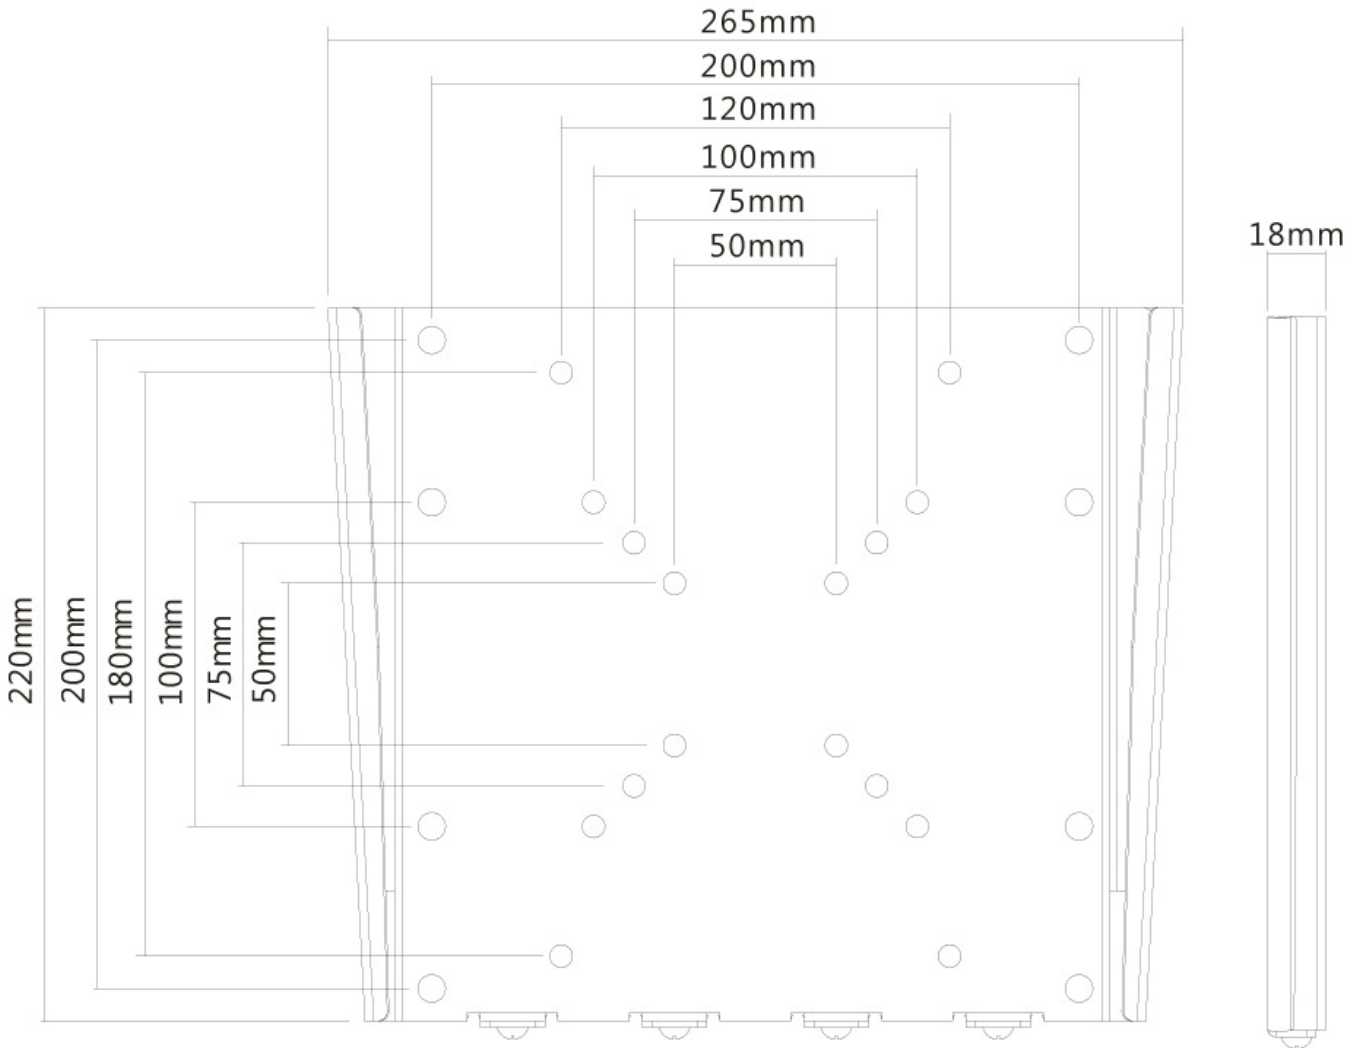

FPMA-W110BLACK

NEOMOUNTS FPMA-W110BLACK TV MOUNT

Neomounts