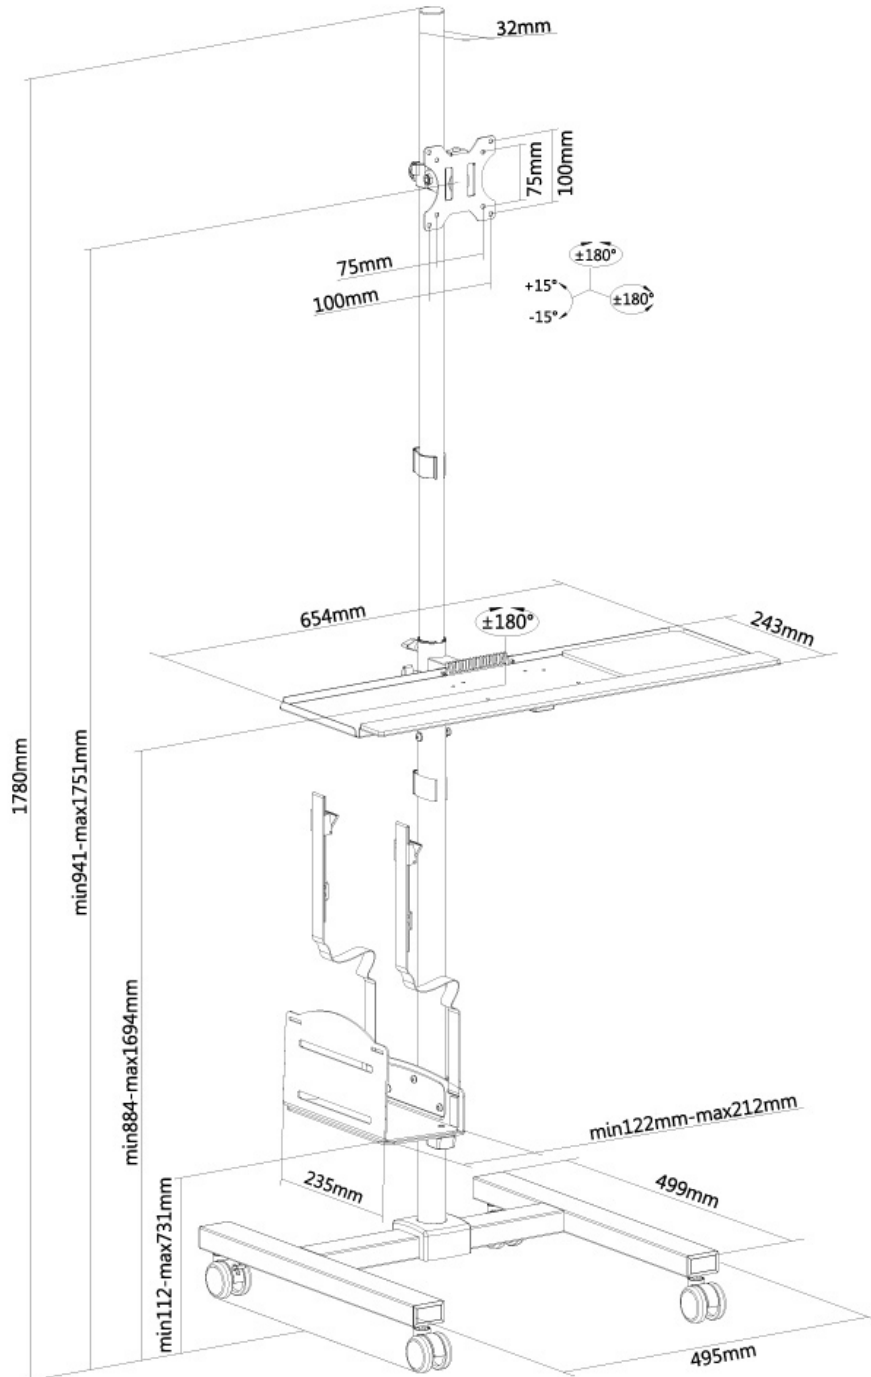

FPMA-MOBILE1700

NEOMOUNTS MOBILE WORK STATION

Neomounts