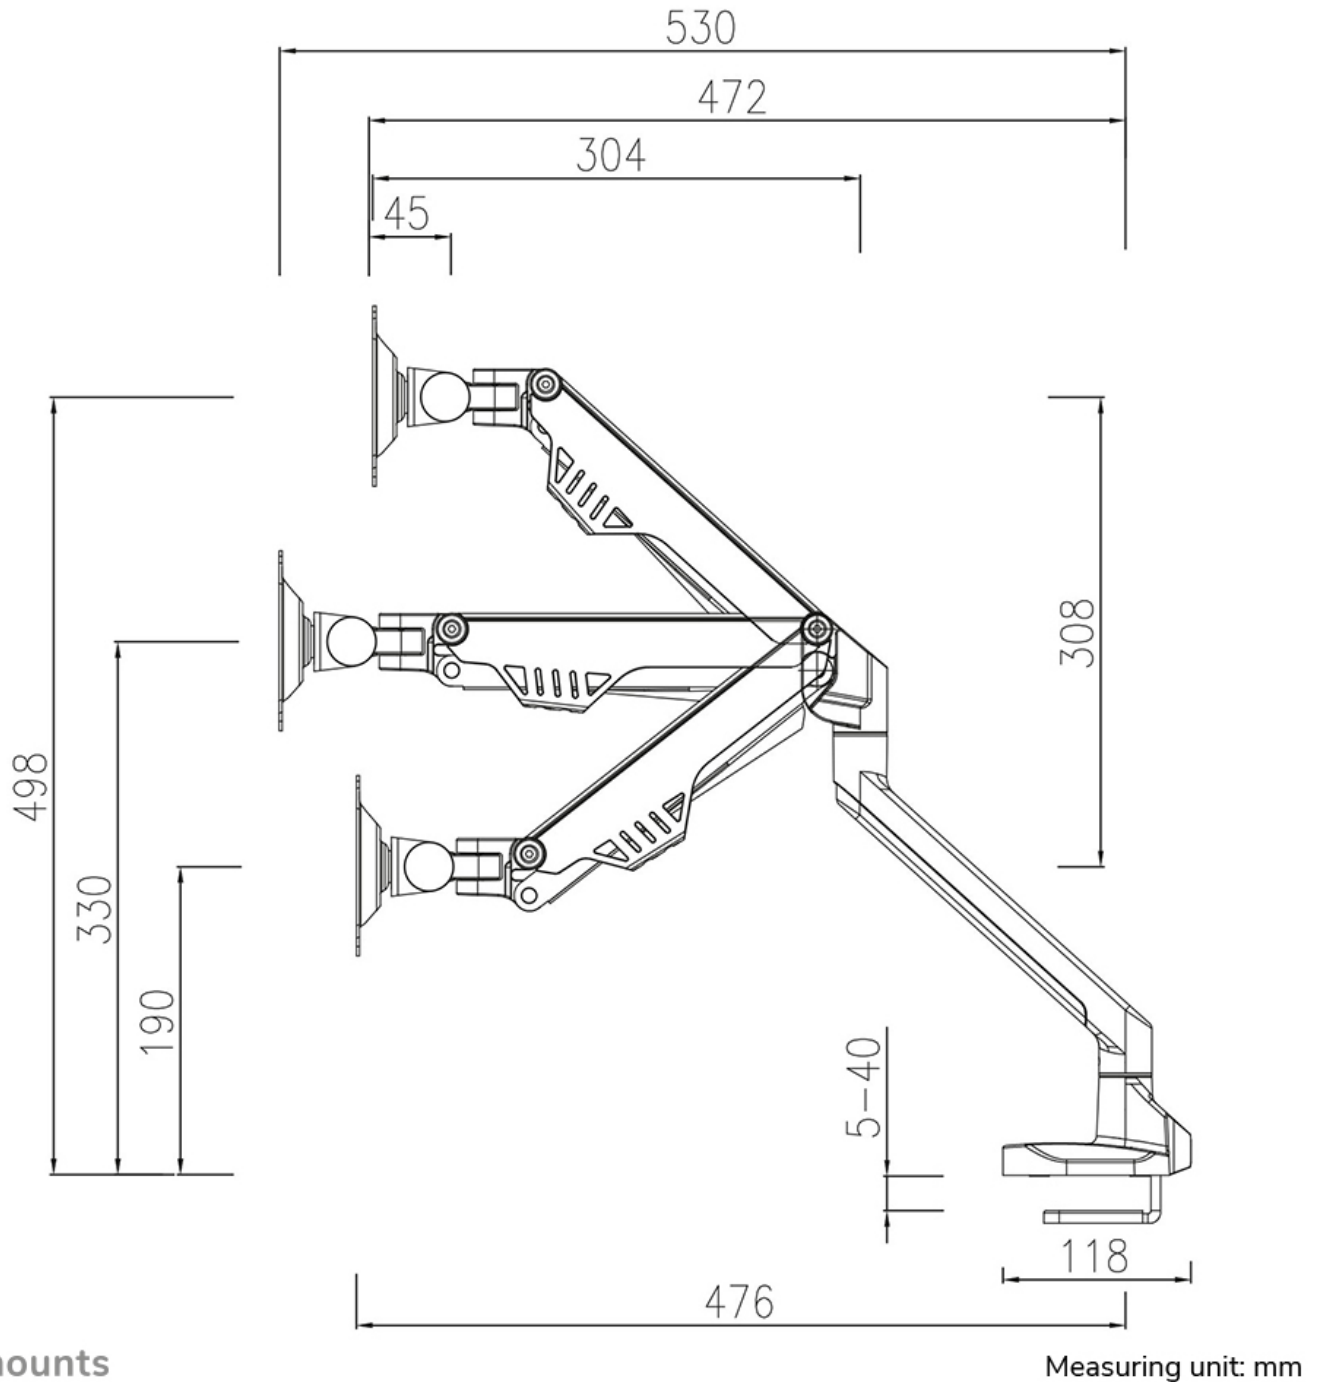

FPMA-D750WHITE2

NEOMOUNTS FPMA-D750WHITE2 MONITOR

Neomounts