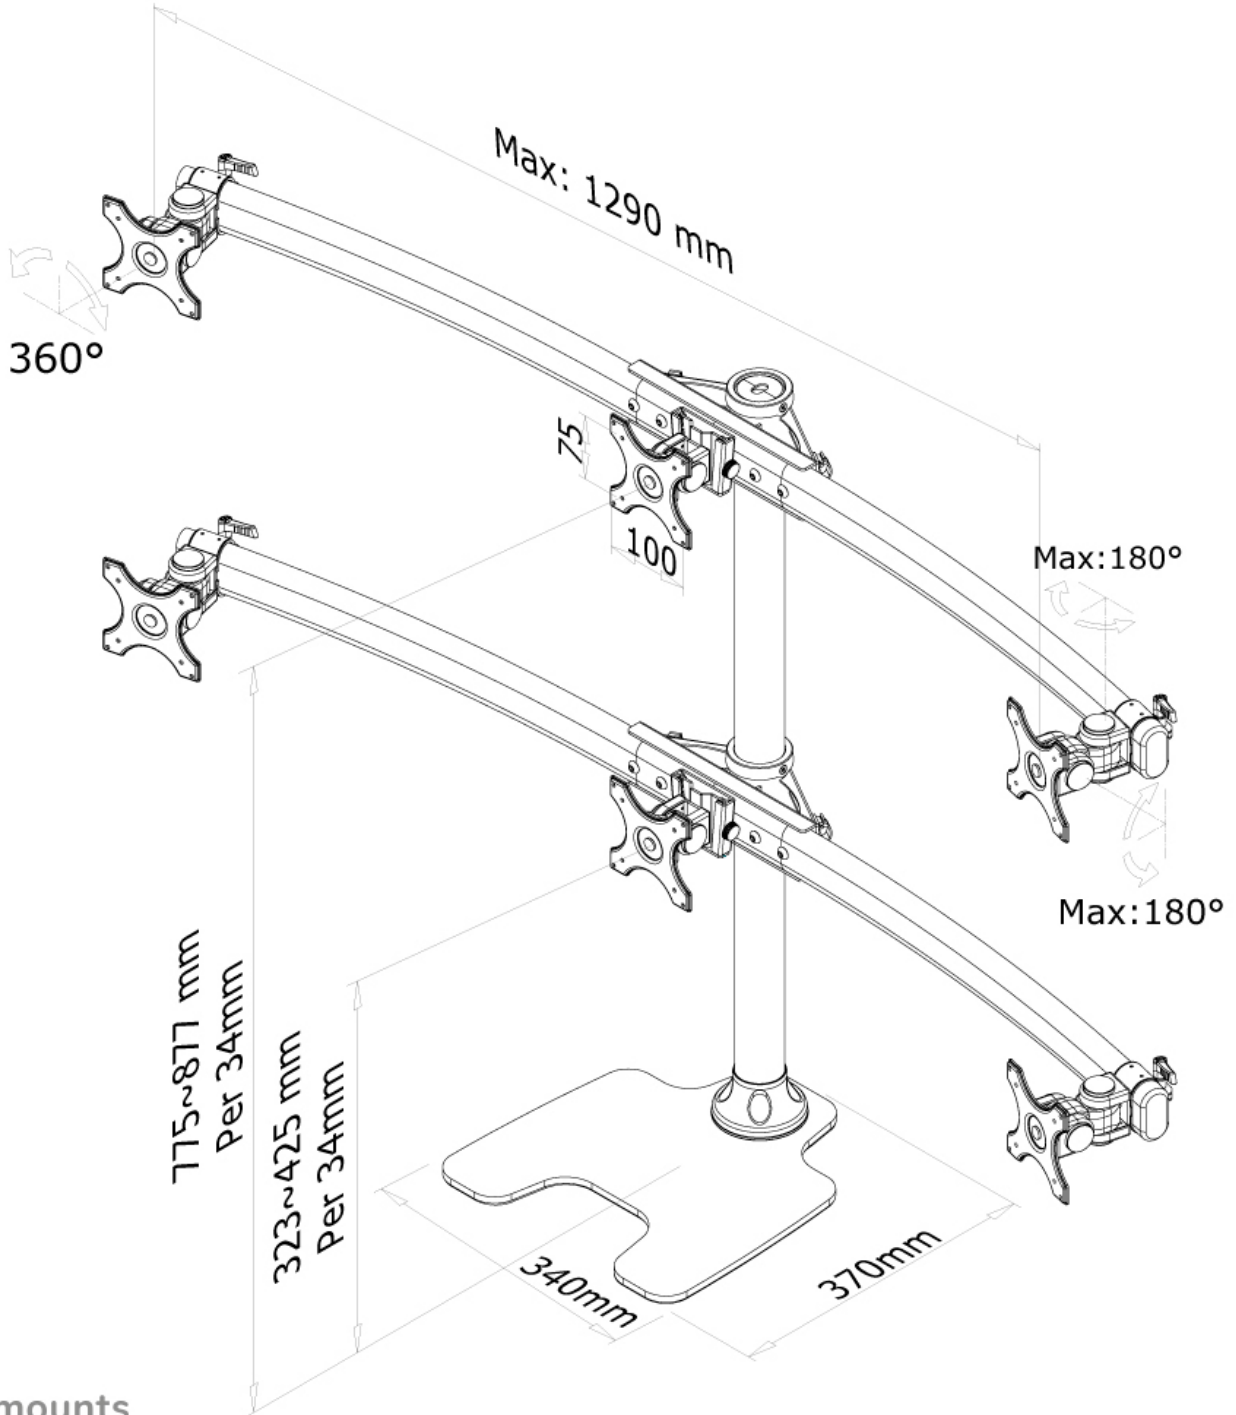

FPMA-D700DD6

NEOMOUNTS MONITOR DESK MOUNT

Neomounts